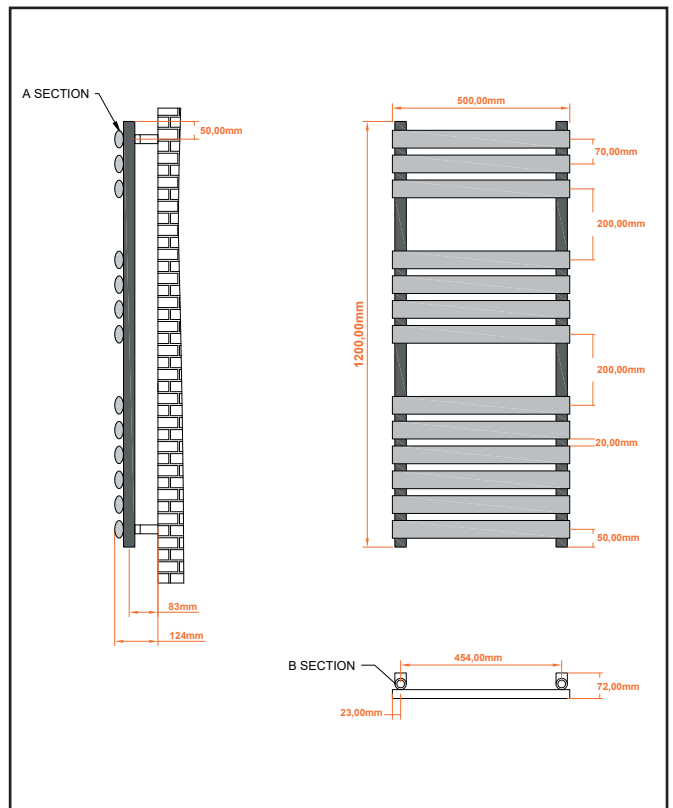

PRODUCT DATA SHEET

Instyle Towel Rail 500 X 1200

Product Code: INST1200-500-W

SCUDO
BEAUTIFUL BATHROOMS

0330 124 7290

sales@scudo.co.uk - www.scudo.co.uk

Scudo is the trading name of Harrison Bathrooms Ltd. Whilst we endeavour to ensure that the product information is accurate we accept no liability for any information given. All images are for illustration purposes only. Product images and specification are subject to change. Measurement are in millimetres and are nominal.

Product Name	INST1200-500-W
Product Description	Instyle 1200 x 500 White
Product Transportation	
Barcode	5060964930718
Country of origin	TURK
Commodity code	7322190000
Product Measurements	
Product Weight (KG)	11
Product Width (mm)	500
Product Height (mm)	1200
Product Depth (mm)	0
Product Length (mm)	0
Primary Packed Measurements	
Packaged Weight	12.3
Packed Length	1220
Packed Width	460
Packed Height	830
Packaging Weights	
Card (kg)	
Paper (g)	
Wood (kg)	
Plastic (kg)	
Compliance DOP	HBDOCH134

General Information	
Construction Material	Steel
Installation type	Wall
Colour / Finish	Textured White
Heating Attributes	
Bar Arrangement	6*4*3
Number of Bars	13
Radiator Diameter (Ø)	32
RAL#	9016
Bar Diameter (Ø)	25*50
BTU @ 50°C	2286
Thermal Output @ 50°C (WATT's)	670
Element installation compatible	YES
Water Content Volume	7.1
Max Projection (mm)	124
Selected element must not exceed the maximum BTU / Watt output of the product Seek advice from a competent installer	
First Fix Dimensions	
Pipe Centres C1 (mm)	454
Pipe Centres C2 (mm)	83

Dimensions
(measurements in mm)