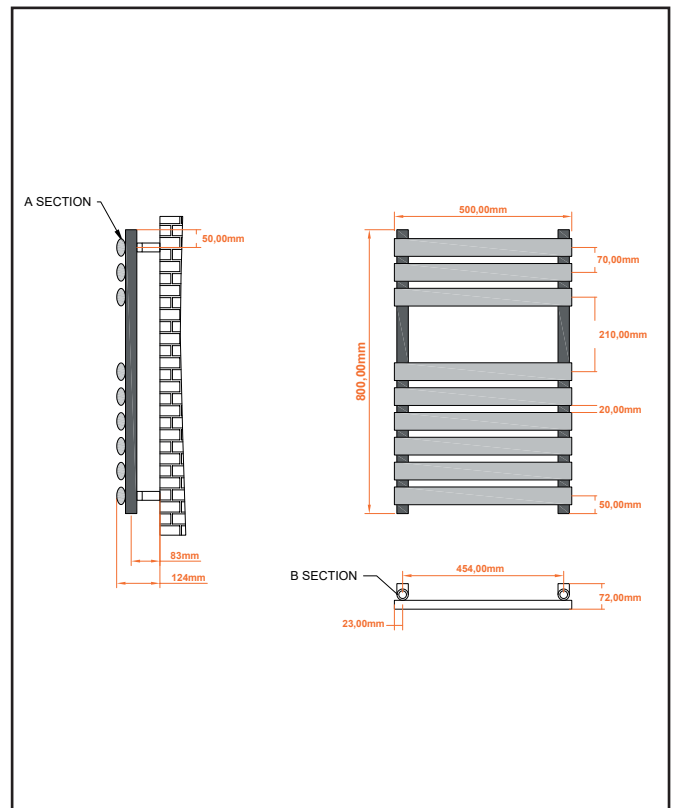

PRODUCT DATA SHEET

Instyle Towel Rail 500 X 800

Product Code: INST800-500-C

SCUDO
BEAUTIFUL BATHROOMS

0330 124 7290

sales@scudo.co.uk - www.scudo.co.uk

Scudo is the trading name of Harrison Bathrooms Ltd. Whilst we endeavour to ensure that the product information is accurate we accept no liability for any information given. All images are for illustration purposes only. Product images and specification are subject to change. Measurement are in millimetres and are nominal.

Product Name	INST800-500-C
Product Description	Instyle 800 x 500 Chrome
Product Transportation	
Barcode	5060964930688
Country of origin	TURK
Commodity code	7322190000
Product Measurements	
Product Weight (KG)	0
Product Width (mm)	500
Product Height (mm)	800
Product Depth (mm)	0
Product Length (mm)	0
Primary Packed Measurements	
Packaged Weight	8.6
Packed Length	820
Packed Width	460
Packed Height	830
Packaging Weights	
Card (kg)	
Paper (g)	
Wood (kg)	
Plastic (kg)	
Compliance DOP	HBDOCH136

General Information	
Construction Material	Steel
Installation type	Wall
Colour / Finish	Chrome
Heating Attributes	
Bar Arrangement	6*3
Number of Bars	9
Radiator Diameter (Ø)	32
RAL#	Chrome
Bar Diameter (Ø)	50*25
BTU @ 50°C	863
Thermal Output @ 50°C (WATT's)	253
Element installation compatible	YES
Water Content Volume	4.9
Max Projection (mm)	124
Selected element must not exceed the maximum BTU / Watt output of the product. Seek advice from a competent installer.	
First Fix Dimensions	
Pipe Centres C1 (mm)	454
Pipe Centres C2 (mm)	83

Dimensions
(measurements in mm)