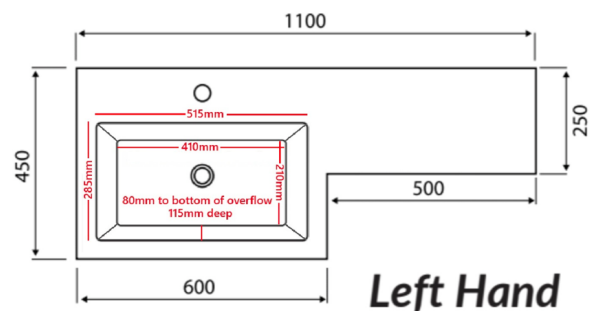

PRODUCT DATA SHEET

Lili Sculptured Stone Basin Left - **BASIN ONLY**

Product Code: L-1100-LEFT

Product Measurements	
Product Weight:	13kg
Product Width:	1100mm
Product Height:	40mm
Product Depth:	450mm
Product Length:	N/A
Product Transportation	
Barcode:	5060500647407
Country of Origin:	China
Comodity Code:	6810990000
Primary Packed Measurements	
Packaged Weight:	15kg
Packaged Length:	1140mm
Packaged Width:	200mm
Packaged Height:	490mm
Packaging Weight	
Card:	1.9kg
Paper:	N/A
Wood:	N/A
Plastic:	N/A
General Information	
Construction Material:	Polymarble
Installation Type:	Furniture Mounted
Colour / Finish:	White
Basin Attributes	
Basin Type:	Furniture Mounted
Number of Tap Holes:	1
Compatible Tap Codes:	All Mono Mixers
Overflow:	Yes
Recommened Waste Type:	Slotted
Inner Bowl Width:	
Inner Bowl Length:	
Inner Bowl Depth:	
Compatible Waste Part Code:	WASTE94 / WASTE88 WASTE92 / WASTE93 WASTE100 / BLACK094 BLACK098
Compliance DOP	
HBDOC096 / HBDOC097	

SCUDO
BEAUTIFUL BATHROOMS

0330 124 7290

sales@scudo.co.uk - www.scudo.co.uk

Scudo is the trading name of Harrison Bathrooms Ltd. Whilst we endeavour to ensure that the product information is accurate we accept no liability for any information given. All images are for illustration purposes only. Product images and specification are subject to change. Measurement are in millimetres and are nominal.

Dimensions
(measurements in mm)

LIFETIME GUARANTEE

We are confident in our products and we want our customer to be, we proudly give a lifetime guarantee on our taps and showers, further details can be found on our website