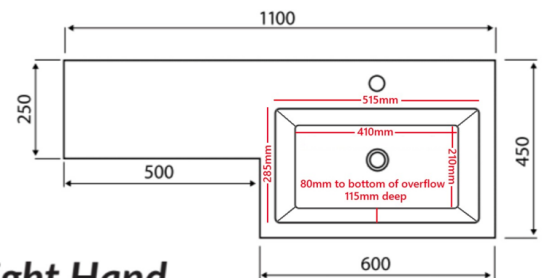

PRODUCT DATA SHEET

Lili Sculptured Stone Basin Right - **BASIN ONLY**

Product Code: L-1100-RIGHT

Product Measurements	
Product Weight:	13kg
Product Width:	1100mm
Product Height:	40mm
Product Depth:	450mm
Product Length:	N/A
Product Transportation	
Barcode:	5060500647414
Country of Origin:	China
Comodity Code:	6810990000
Primary Packed Measurements	
Packaged Weight:	15kg
Packaged Length:	1140mm
Packaged Width:	200mm
Packaged Height:	490mm
Packaging Weight	
Card:	1.9kg
Paper:	N/A
Wood:	N/A
Plastic:	N/A
General Information	
Construction Material:	Polymarble
Installation Type:	Furniture Mounted
Colour / Finish:	White
Basin Attributes	
Basin Type:	Furniture Mounted
Number of Tap Holes:	1
Compatible Tap Codes:	All Mono Mixers
Overflow:	Yes
Recommened Waste Type:	Slotted
Inner Bowl Width:	
Inner Bowl Length:	
Inner Bowl Depth:	
Compatible Waste Part Code:	WASTE94 / WASTE88 WASTE92 / WASTE93 WASTE100 / BLACK094 BLACK098
Compliance DOP	
HBDOC096 / HBDOC097	

SCUDO
BEAUTIFUL BATHROOMS

0330 124 7290

sales@scudo.co.uk - www.scudo.co.uk

Scudo is the trading name of Harrison Bathrooms Ltd. Whilst we endeavour to ensure that the product information is accurate we accept no liability for any information given. All images are for illustration purposes only. Product images and specification are subject to change. Measurement are in millimetres and are nominal.

Right Hand

Dimensions
(measurements in mm)

LIFETIME GUARANTEE

We are confident in our products and we want our customer to be, we proudly give a lifetime guarantee on our taps and showers, further details can be found on our website