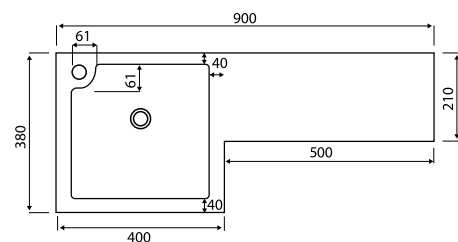

### Product Measurements

Product Weight:	10kg
Product Width:	900mm
Product Height:	40mm
Product Depth:	380mm
Product Length:	210mm

### Primary Packed Measurements

Packaged Weight:	11.3kg
Packaged Length:	940mm
Packaged Width:	200mm
Packaged Height:	490mm

### Basin Attributes

Basin Type:	Furniture Mounted
Number of Tap Holes:	1
Compatible Tap Codes:	All Mono Mixers
Overflow:	Yes
Recommened Waste Type:	Slotted
Inner Bowl Width:	
Inner Bowl Length:	
Inner Bowl Depth:	
Compatible Waste Part Code:	WASTE94 / WASTE88 WASTE92 / WASTE93 WASTE100 / BLACK094 BLACK098

## Dimensions

(measurements in mm)