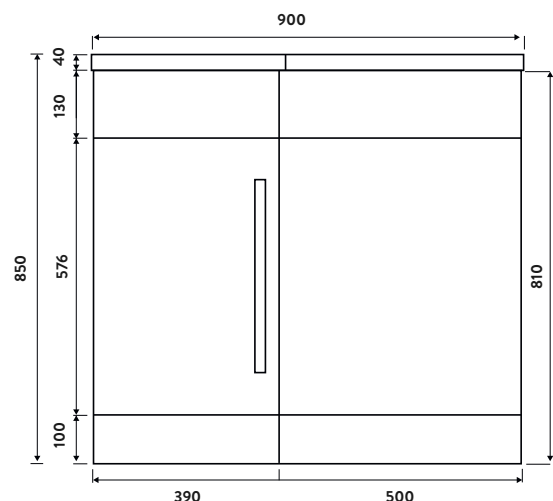

PRODUCT DATA SHEET

Lili L-900 WC Unit Matt Grey

Product Code: L-900-WCUNIT-MATTGREY

Product Measurements

Product Weight:	10kg
Product Width:	130mm
Product Height:	810mm
Product Depth:	210mm
Product Length:	N/A

Product Transportation

Barcode:	5060500647520
Country of Origin:	UK
Comodity Code:	9403609000

Primary Packed Measurements

Packaged Weight:	11kg
Packaged Length:	530mm
Packaged Width:	230mm
Packaged Height:	840mm

Handles

Handle Styles:	N/A
Handle Finish:	N/A
Handle Material:	N/A
Number of Handles:	N/A

Compliance DOP

SCUDO
BEAUTIFUL BATHROOMS

0330 124 7290

sales@scudo.co.uk - www.scudo.co.uk

Scudo is the trading name of Harrison Bathrooms Ltd. Whilst we endeavour to ensure that the product information is accurate we accept no liability for any information given. All images are for illustration purposes only. Product images and specification are subject to change. Measurement are in millimetres and are nominal.

Dimensions

(measurements in mm)

LIFETIME GUARANTEE

We are confident in our products and we want our customer to be, we proudly give a lifetime guarantee on our taps and showers, further details can be found on our website