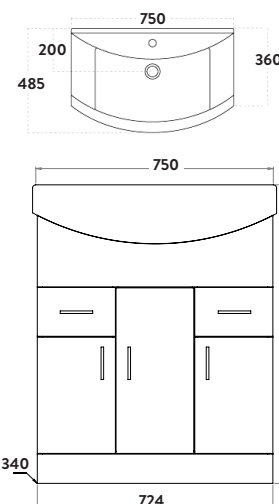

### Product Measurements

Product Weight:	17kg
Product Width:	724mm
Product Height:	860mm
Product Depth:	340mm
Product Length:	0

### Primary Packed Measurements

Packaged Weight:	18kg
Packaged Length:	750mm
Packaged Width:	880mm
Packaged Height:	360mm

## Dimensions

(measurements in mm)