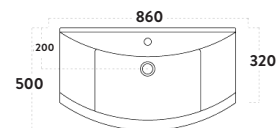

Product Measurements

Product Weight:	15.1kg
Product Width:	820mm
Product Height:	860mm
Product Depth:	340mm
Product Length:	0

Product Transportation

Barcode:	5060500649784
Country of Origin:	Turkey
Comodity Code:	9403609010

Primary Packed Measurements

Packaged Weight:	16.2kg
Packaged Length:	840mm
Packaged Width:	880mm
Packaged Height:	360mm

Packaging Weight

Card:	1.1kg
Paper:	N/A
Wood:	N/A
Plastic:	N/A

General Information

Construction Material:	Vinyl Wrapped MDF
Installation Type:	Floor Mounted
Colour / Finish:	Anthracite

Furniture Attributes

Supplied Fully Assembled:	Yes
Number of Drawer:	2
Number of Doors:	3
Soft Close Doors/Drawer:	Yes
Moisture Resistant:	Yes
Internal Shelves:	Yes
Door Opening Width:	Multiple
Draw Opening Distance:	N/A
Advised Concealed Cistern:	N/A
False Draws:	No
Number of False Draws:	N/A
Reversible Doors:	No
Hinge Location:	Both
Compatible Furniture Code:	LANZA-500-WCUNIT LANZA-600WCUNIT
Compatible Basin Code:	LANZA-850-BASINCER

Handles

Handle Styles:	Vertical Bar
Handle Finish:	Chrome or Black
Handle Material:	Steel
Number of Handles:	5

Compliance DOP

Dimensions

(measurements in mm)

LIFETIME GUARANTEE

We are confident in our products and we want our customer to be, we proudly give a lifetime guarantee on our taps and showers, further details can be found on our website