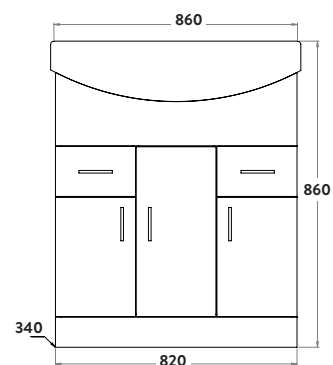

Product Measurements

Product Weight:	15.1kg
Product Width:	820mm
Product Height:	860mm
Product Depth:	340mm
Product Length:	0

Product Transportation

Barcode:	5060500649784
Country of Origin:	Turkey
Comodity Code:	9403609010

Primary Packed Measurements

Packaged Weight:	16.2kg
Packaged Length:	840mm
Packaged Width:	880mm
Packaged Height:	360mm

Packaging Weight

Card:	1.1kg
Paper:	N/A
Wood:	N/A
Plastic:	N/A

General Information

Construction Material:	Vinyl Wrapped MDF
Installation Type:	Floor Mounted
Colour / Finish:	Anthracite

Furniture Attributes

Supplied Fully Assembled:	Yes
Number of Drawer:	2
Number of Doors:	3
Soft Close Doors/Drawer:	Yes
Moisture Resistant:	Yes
Internal Shelves:	Yes
Door Opening Width:	Multiple
Draw Opening Distance:	N/A
Advised Concealed Cistern:	N/A
False Draws:	No
Number of False Draws:	N/A
Reversible Doors:	No
Hinge Location:	Both
Compatible Furniture Code:	LANZA-500-WCUNIT LANZA-600WCUNIT
Compatible Basin Code:	LANZA-850-BASINCER

Handles

Handle Styles:	Vertical Bar
Handle Finish:	Chrome or Black
Handle Material:	Steel
Number of Handles:	5

Compliance DOP

Dimensions

(measurements in mm)

LIFETIME GUARANTEE

We are confident in our products and we want our customer to be, we proudly give a lifetime guarantee on our taps and showers, further details can be found on our website