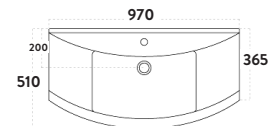

Product Measurements

Product Weight:	27.4kg
Product Width:	938mm
Product Height:	860mm
Product Depth:	340mm
Product Length:	0

Product Transportation

Barcode:	5060500649807
Country of Origin:	Turkey
Comodity Code:	9403609010

Primary Packed Measurements

Packaged Weight:	28.84kg
Packaged Length:	950mm
Packaged Width:	880mm
Packaged Height:	360mm

Packaging Weight

Card:	1.2kg
Paper:	N/A
Wood:	N/A
Plastic:	N/A

General Information

Construction Material:	Vinyl Wrapped MDF
Installation Type:	Floor Mounted
Colour / Finish:	Anthracite

Furniture Attributes

Supplied Fully Assembled:	Yes
Number of Drawer:	2
Number of Doors:	3
Soft Close Doors/Drawer:	Yes
Moisture Resistant:	Yes
Internal Shelves:	Yes
Door Opening Width:	Multiple
Draw Opening Distance:	N/A
Advised Concealed Cistern:	N/A
False Draws:	No
Number of False Draws:	N/A
Reversible Doors:	No
Hinge Location:	Both
Compatible Furniture Code:	LANZA-500-WCUNIT LANZA-600WCUNIT
Compatible Basin Code:	LANZA-950-BASINCER

Handles

Handle Styles:	Vertical Bar
Handle Finish:	Chrome or Black
Handle Material:	Steel
Number of Handles:	5

Compliance DOP

Dimensions

(measurements in mm)

LIFETIME GUARANTEE

We are confident in our products and we want our customer to be, we proudly give a lifetime guarantee on our taps and showers, further details can be found on our website