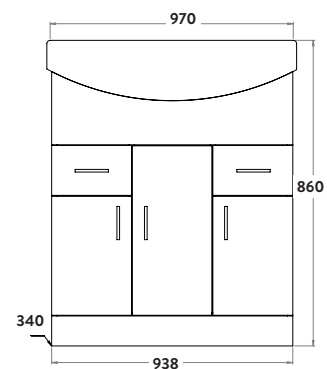

Product Measurements

Product Weight:	27.4kg
Product Width:	938mm
Product Height:	860mm
Product Depth:	340mm
Product Length:	0

Product Transportation

Barcode:	5060500649807
Country of Origin:	Turkey
Comodity Code:	9403609010

Primary Packed Measurements

Packaged Weight:	28.84kg
Packaged Length:	950mm
Packaged Width:	880mm
Packaged Height:	360mm

Packaging Weight

Card:	1.2kg
Paper:	N/A
Wood:	N/A
Plastic:	N/A

General Information

Construction Material:	Vinyl Wrapped MDF
Installation Type:	Floor Mounted
Colour / Finish:	Anthracite

Furniture Attributes

Supplied Fully Assembled:	Yes
Number of Drawer:	2
Number of Doors:	3
Soft Close Doors/Drawer:	Yes
Moisture Resistant:	Yes
Internal Shelves:	Yes
Door Opening Width:	Multiple
Draw Opening Distance:	N/A
Advised Concealed Cistern:	N/A
False Draws:	No
Number of False Draws:	N/A
Reversible Doors:	No
Hinge Location:	Both
Compatible Furniture Code:	LANZA-500-WCUNIT LANZA-600WCUNIT
Compatible Basin Code:	LANZA-950-BASINCER

Handles

Handle Styles:	Vertical Bar
Handle Finish:	Chrome or Black
Handle Material:	Steel
Number of Handles:	5

Compliance DOP

Dimensions

(measurements in mm)

LIFETIME GUARANTEE

We are confident in our products and we want our customer to be, we proudly give a lifetime guarantee on our taps and showers, further details can be found on our website