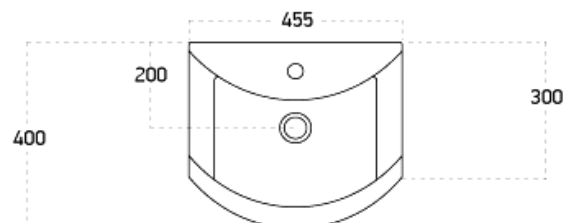

PRODUCT DATA SHEET

Lanza Basin 450mm

Product Code: LANZA450BASIN

SCUDO
BEAUTIFUL BATHROOMS

0330 124 7290

sales@scudo.co.uk - www.scudo.co.uk

Scudo is the trading name of Harrison Bathrooms Ltd. Whilst we endeavour to ensure that the product information is accurate we accept no liability for any information given. All images are for illustration purposes only. Product images and specification are subject to change. Measurement are in millimetres and are nominal.

Product Measurements

Product Weight:	9.38kg
Product Width:	455mm
Product Height:	120mm
Product Depth:	400mm
Product Length:	

Product Transportation

Barcode:	5060500649869
Country of Origin:	Turkey
Comodity Code:	910900000

Primary Packed Measurements

Packaged Weight:	9.68kg
Packaged Length:	420mm
Packaged Width:	475mm
Packaged Height:	140mm

Packaging Weight

Card:	0.3kg
Paper:	N/A
Wood:	N/A
Plastic:	0.655kg

General Information

Construction Material:	Ceramic
Installation Type:	Furniture Mounted
Colour / Finish:	White

Basin Attributes

Basin Type:	Furniture Mounted
Number of Tap Holes:	1
Compatible Tap Codes:	All Mono Mixers
Overflow:	Yes
Recommened Waste Type:	Slotted
Inner Bowl Width:	
Inner Bowl Length:	
Inner Bowl Depth:	130mm
Compatible Waste Part Code:	WASTE94 / WASTE88 WASTE92 / WASTE93 WASTE100 / BLACK094 BLACK098

Compliance DOP

Dimensions

(measurements in mm)

LIFETIME GUARANTEE

We are confident in our products and we want our customer to be, we proudly give a lifetime guarantee on our taps and showers, further details can be found on our website