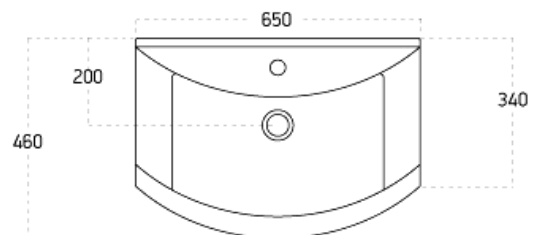

### Product Measurements

Product Weight:	16.5kg
Product Width:	650mm
Product Height:	120mm
Product Depth:	460mm
Product Length:	

### Primary Packed Measurements

Packaged Weight:	16.9kg
Packaged Length:	360mm
Packaged Width:	670mm
Packaged Height:	140mm

### Basin Attributes

Basin Type:	Furniture Mounted
Number of Tap Holes:	1
Compatible Tap Codes:	All Mono Mixers
Overflow:	Yes
Recommended Waste Type:	Slotted
Inner Bowl Width:	
Inner Bowl Length:	
Inner Bowl Depth:	130mm
Compatible Waste Part Code:	WASTE94 / WASTE88 WASTE92 / WASTE93 WASTE100 / BLACK094 BLACK098

## Dimensions

(measurements in mm)