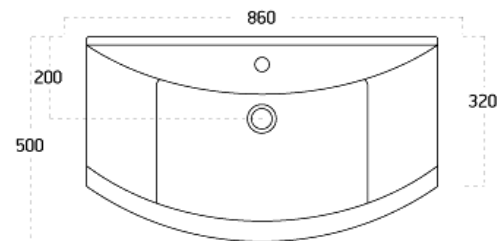

### Product Measurements

Product Weight:	24.88kg
Product Width:	860mm
Product Height:	120mm
Product Depth:	500mm
Product Length:	

### Primary Packed Measurements

Packaged Weight:	25.38kg
Packaged Length:	520mm
Packaged Width:	880mm
Packaged Height:	140mm

### Basin Attributes

Basin Type:	Furniture Mounted
Number of Tap Holes:	1
Compatible Tap Codes:	All Mono Mixers
Overflow:	Yes
Recommended Waste Type:	Slotted
Inner Bowl Width:	
Inner Bowl Length:	
Inner Bowl Depth:	130mm
Compatible Waste Part Code:	WASTE94 / WASTE88 WASTE92 / WASTE93 WASTE100 / BLACK094 BLACK098

## Dimensions

(measurements in mm)