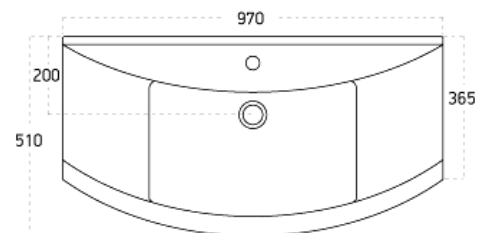

PRODUCT DATA SHEET

Lanza Basin 950mm

Product Code: LANZA950BASIN

SCUDO
BEAUTIFUL BATHROOMS

0330 124 7290

sales@scudo.co.uk - www.scudo.co.uk

Scudo is the trading name of Harrison Bathrooms Ltd. Whilst we endeavour to ensure that the product information is accurate we accept no liability for any information given. All images are for illustration purposes only. Product images and specification are subject to change. Measurement are in millimetres and are nominal.

Product Measurements

Product Weight:	25.9kg
Product Width:	970mm
Product Height:	120mm
Product Depth:	510mm
Product Length:	

Product Transportation

Barcode:	5060500649906
Country of Origin:	Turkey
Comodity Code:	6910900000

Primary Packed Measurements

Packaged Weight:	26.5kg
Packaged Length:	530mm
Packaged Width:	990mm
Packaged Height:	140mm

Packaging Weight

Card:	0.6kg
Paper:	N/A
Wood:	N/A
Plastic:	N/A

General Information

Construction Material:	Ceramic
Installation Type:	Furniture Mounted
Colour / Finish:	White

Basin Attributes

Basin Type:	Furniture Mounted
Number of Tap Holes:	1
Compatible Tap Codes:	All Mono Mixers
Overflow:	Yes
Recommended Waste Type:	Slotted
Inner Bowl Width:	
Inner Bowl Length:	
Inner Bowl Depth:	130mm
Compatible Waste Part Code:	WASTE94 / WASTE88 WASTE92 / WASTE93 WASTE100 / BLACK094 BLACK098

Compliance DOP

Dimensions

(measurements in mm)

LIFETIME GUARANTEE

We are confident in our products and we want our customer to be, we proudly give a lifetime guarantee on our taps and showers, further details can be found on our website