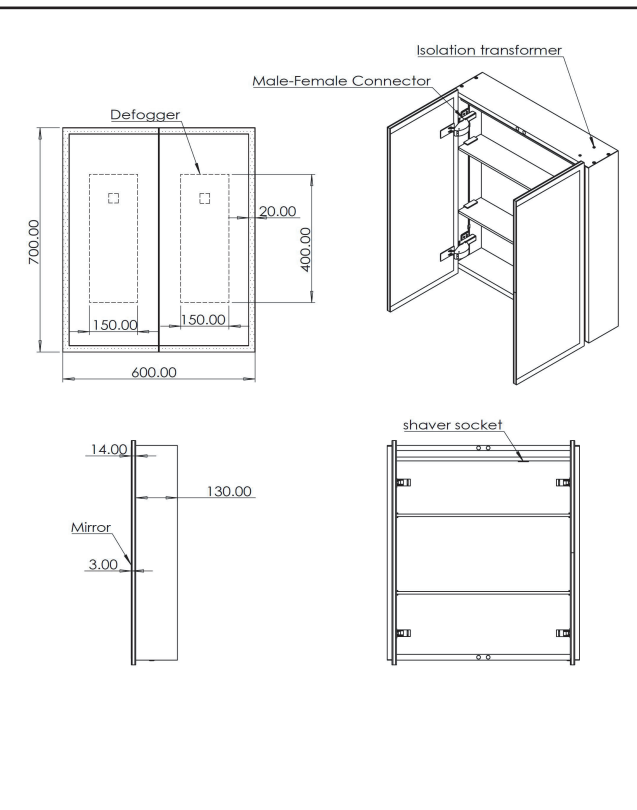

PRODUCT DATA SHEET

Mia LED Cabinet

Product Code: MIA-600X700-CAB

SCUDO
BEAUTIFUL BATHROOMS

0330 124 7290

sales@scudo.co.uk - www.scudo.co.uk

Scudo is the trading name of Harrison Bathrooms Ltd. Whilst we endeavour to ensure that the product information is accurate we accept no liability for any information given. All images are for illustration purposes only. Product images and

Product Name	MIA-600X700-CAB
Product Description	Mia LED Mir Cabinet W/Demister Pad & Shaver Socket 600x700mm
Product Transportation	
Barcode	5060500644741
Contry of origin	China
Comodity code	7009920000
Product Measurements	
Product Weight (KG)	18
Product Width (mm)	600
Product Height (mm)	130
Product Depth (mm)	0
Product Length (mm)	700
Primary Packed Measurements	
Packaged Weight	21
Packed Length	871
Packed Width	705
Packed Height	205
Packaging Weights	
Card (kg)	2
Paper (kg)	n/a
Wood (kg)	n/a
Plastic (kg)	0.683

General Information	
Construction Material	Steel / Glass
Installation type	Wall Mounted
Colour / Finish	Mirror / Steel / Glass
Mirror Attributes	
Bulb Watts	60
Bulb Type	LED
Voltage	230
Switch Type	Infrared
Shaving Socket	Yes
Demister	Yes
Clock	No
Hang Type	Vertical
Light Colour	Cool White
Lumens	2600
Light Temperature	6400K
Dimmable	No
Energy Rating	F
Internal Shelves	2
Down Light	N/a
Bluetooth Speaker	N/a
IP Rating	IP44
Transformer Included	Yes

Dimensions
(measurements in mm)