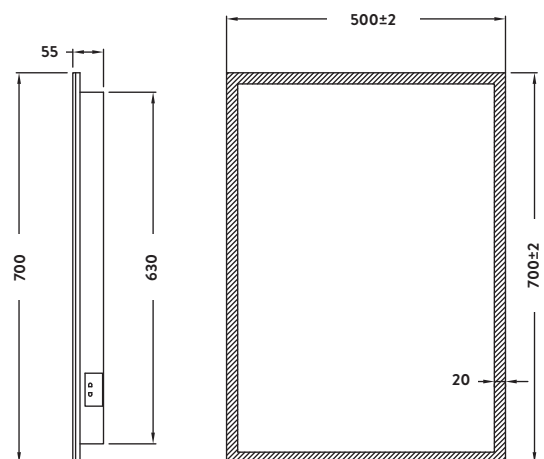

PRODUCT DATA SHEET

Mosca LED Mirror with Demister Pad and Shaver Socket 500x700mm

Product Code: MIRROR001

SCUDO
BEAUTIFUL BATHROOMS

0330 124 7290

sales@scudo.co.uk - www.scudo.co.uk

Scudo is the trading name of Harrison Bathrooms Ltd. Whilst we endeavour to ensure that the product information is accurate we accept no liability for any information given. All images are for illustration purposes only. Product images and specification are subject to change. Measurement are in millimetres and are nominal.

Product Measurements	
Product Weight:	7kg
Product Width:	500mm
Product Height:	55mm
Product Depth:	N/A
Product Length:	700mm
Product Transportation	
Barcode:	5060500641566
Country of Origin:	China
Comodity Code:	7009920000
Primary Packed Measurements	
Packaged Weight:	4.1kg
Packaged Length:	783mm
Packaged Width:	773mm
Packaged Height:	105mm
Packaging Weight	
Card:	1.2kg
Paper:	N/A
Wood:	N/A
Plastic:	0.027kg
General Information	
Construction Material:	Glass / Steel
Installation Type:	Wall Mounted
Colour/Finish:	Black / Mirror
Mirror Attributes	
Bulb Watts:	35w
Bulb Type:	LED
Voltage:	0
Switch Type:	Infrared
Shaving Socket:	Yes
Demister:	Yes
Clock:	No
Hang Type:	Vertical/Portrait
Light Colour:	Cool White
Lumens:	1220
Light Temperature:	300/6400K
Dimmable:	No
Energy Rating:	F
Internal Shelves:	No
Down Light:	No
Bluetooth Speaker:	No
IP Rating:	IP44
Transformer Included:	Yes
Compliance DOP	
HBDOC001 / HBDOC002	

Dimensions
(measurements in mm)