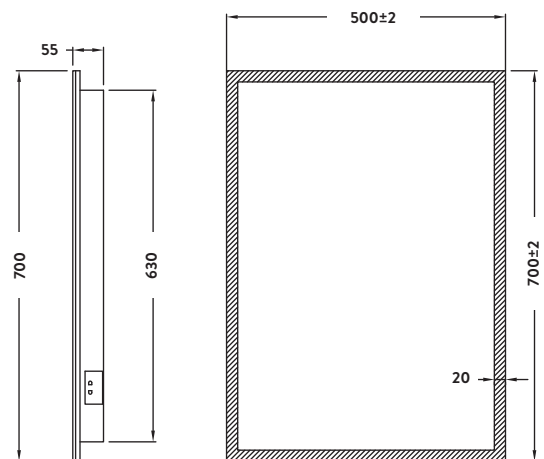

PRODUCT DATA SHEET

Mosca LED Mirror with Demister Pad and Shaver Socket 500x700mm

Product Code: MIRROR001

SCUDO
BEAUTIFUL BATHROOMS

0330 124 7290

sales@scudo.co.uk - www.scudo.co.uk

Scudo is the trading name of Harrison Bathrooms Ltd. Whilst we endeavour to ensure that the product information is accurate we accept no liability for any information given. All images are for illustration purposes only. Product images and specification are subject to change. Measurement are in millimetres and are nominal.

Product Measurements	
Product Weight:	7kg
Product Width:	500mm
Product Height:	55mm
Product Depth:	N/A
Product Length:	700mm
Product Transportation	
Barcode:	5060500641566
Country of Origin:	China
Comodity Code:	7009920000
Primary Packed Measurements	
Packaged Weight:	4.1kg
Packaged Length:	783mm
Packaged Width:	773mm
Packaged Height:	105mm
Packaging Weight	
Card:	1.2kg
Paper:	N/A
Wood:	N/A
Plastic:	0.027kg
General Information	
Construction Material:	Glass / Steel
Installation Type:	Wall Mounted
Colour/Finish:	Black / Mirror
Mirror Attributes	
Bulb Watts:	35w
Bulb Type:	LED
Voltage:	0
Switch Type:	Infrared
Shaving Socket:	Yes
Demister:	Yes
Clock:	No
Hang Type:	Vertical/Portrait
Light Colour:	Cool White
Lumens:	1220
Light Temperature:	6400K
Dimmable:	No
Energy Rating:	F
Internal Shelves:	No
Down Light:	No
Bluetooth Speaker:	No
IP Rating:	IP44
Transformer Included:	Yes
Compliance DOP	
HBDOC001 / HBDOC002	

Dimensions
(measurements in mm)