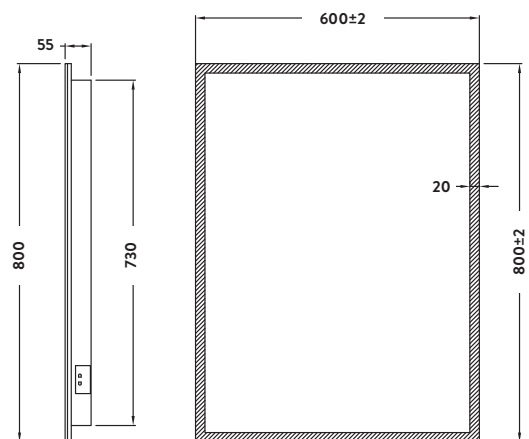

PRODUCT DATA SHEET

Mosca LED Mirror with Demister Pad and Shaver Socket 600x800mm

Product Code: MIRROR002

SCUDO
BEAUTIFUL BATHROOMS

0330 124 7290

sales@scudo.co.uk - www.scudo.co.uk

Scudo is the trading name of Harrison Bathrooms Ltd. Whilst we endeavour to ensure that the product information is accurate we accept no liability for any information given. All images are for illustration purposes only. Product images and specification are subject to change. Measurement are in millimetres and are nominal.

Product Measurements	
Product Weight:	8.9kg
Product Width:	600mm
Product Height:	55mm
Product Depth:	N/A
Product Length:	800mm
Product Transportation	
Barcode:	5060500641573
Country of Origin:	China
Comodity Code:	7009920000
Primary Packed Measurements	
Packaged Weight:	11.8kg
Packaged Length:	923mm
Packaged Width:	713mm
Packaged Height:	115mm
Packaging Weight	
Card:	1.5kg
Paper:	N/A
Wood:	N/A
Plastic:	0.001kg
General Information	
Construction Material:	Glass
Installation Type:	Wall Mounted
Colour/Finish:	Mirror / Dull Silver
Mirror Attributes	
Bulb Watts:	35w
Bulb Type:	LED
Voltage:	0
Switch Type:	Infrared
Shaving Socket:	Yes
Demister:	Yes
Clock:	No
Hang Type:	Vertical/Portrait
Light Colour:	Cool White
Lumens:	1460
Light Temperature:	6400K
Dimmable:	No
Energy Rating:	F
Internal Shelves:	No
Down Light:	No
Bluetooth Speaker:	No
IP Rating:	IP44
Transformer Included:	Yes
Compliance DOP	
HBD0C001 / HBD0C002	

Dimensions
(measurements in mm)