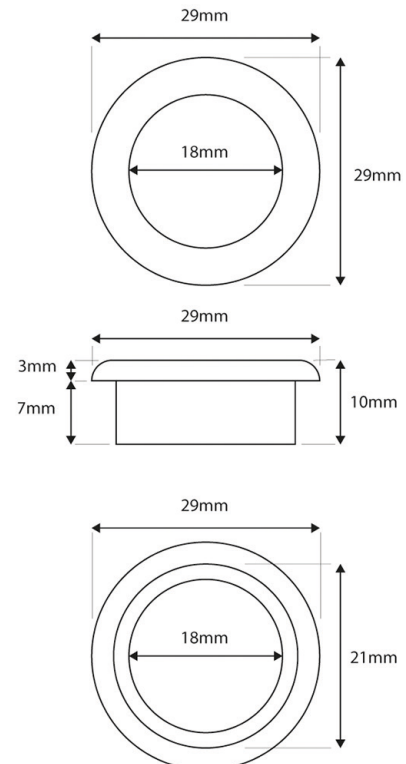

PRODUCT DATA SHEET

Black Round Overflow Insert

Product Code: OVERFLOWRND-BLACK

SCUDO
BEAUTIFUL BATHROOMS

0330 124 7290

sales@scudo.co.uk - www.scudo.co.uk

Scudo is the trading name of Harrison Bathrooms Ltd. Whilst we endeavour to ensure that the product information is accurate we accept no liability for any information given. All images are for illustration purposes only. Product images and specification are subject to change. Measurement are in millimetres and are nominal.

Product Name	OVERFLOWRND-BLACK
Product Description	Black Round Overflow Insert
Product Transportation	
Barcode	5060766123592
Country of origin	CH
Commodity code	8481801190
Product Measurements	
Product Weight (KG)	0
Product Width (mm)	29
Product Height (mm)	29
Product Depth (mm)	10
Product Length (mm)	29
Primary Packed Measurements	
Packaged Weight	0
Packed Length	0
Packed Width	0
Packed Height	0
Packaging Weights	
Card (kg)	0
Paper (kg)	n/a
Wood (kg)	n/a
Plastic (kg)	0.002
Compliance DOP	N/a

General Information	
Construction Material	Plastic
Installation type	Overflow Insert
Colour / Finish	Black
Waste Attributes	
Type	0
Slotted or Unslotted	0
Connection	0
Function	0
Length of Overflow Hose (mm)	0
Trap Attributes	
Inner Pipe Length (mm)	0
Outer Pipe Length (mm)	0
Connection type	0