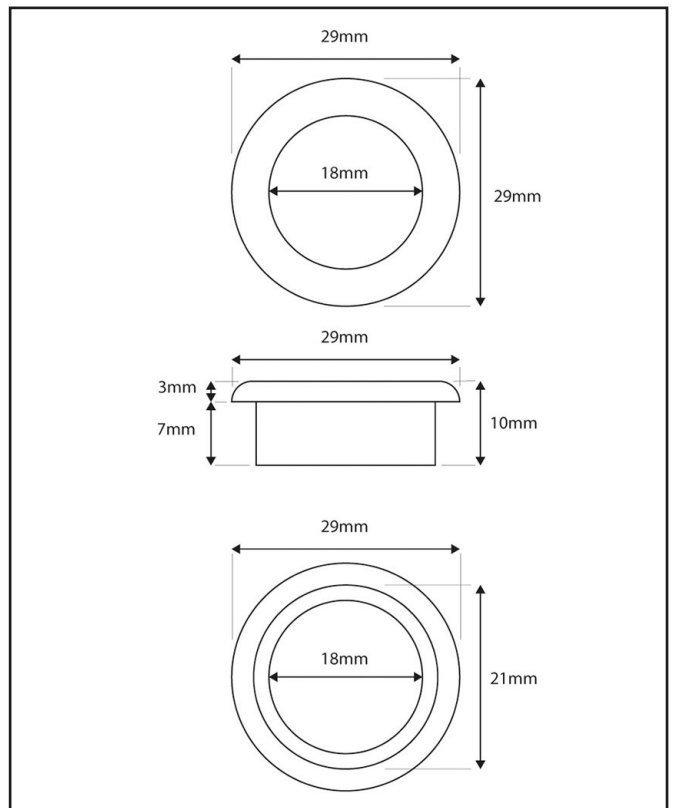

PRODUCT DATA SHEET

Black Round Overflow Insert

Product Code: OVERFLOWRND-BLACK

SCUDO
BEAUTIFUL BATHROOMS

0330 124 7290

sales@scudo.co.uk - www.scudo.co.uk

Scudo is the trading name of Harrison Bathrooms Ltd. Whilst we endeavour to ensure that the product information is accurate we accept no liability for any information given. All images are for illustration purposes only. Product images and specification are subject to change. Measurement are in millimetres and are nominal.

Product Name	OVERFLOWRND-BLACK
Product Description	Black Round Overflow Insert
Product Transportation	
Barcode	5060766123592
Country of origin	CH
Commodity code	8481801190
Product Measurements	
Product Weight (KG)	0
Product Width (mm)	29
Product Height (mm)	29
Product Depth (mm)	10
Product Length (mm)	29
Primary Packed Measurements	
Packaged Weight	0
Packed Length	0
Packed Width	0
Packed Height	0
Packaging Weights	
Card (kg)	0
Paper (kg)	n/a
Wood (kg)	n/a
Plastic (kg)	0.002
Compliance DOP	N/a

General Information	
Construction Material	Plastic
Installation type	Overflow Insert
Colour / Finish	Black
Waste Attributes	
Type	0
Slotted or Unslotted	0
Connection	0
Function	0
Length of Overflow Hose (mm)	0
Trap Attributes	
Inner Pipe Length (mm)	0
Outer Pipe Length (mm)	0
Connection type	0