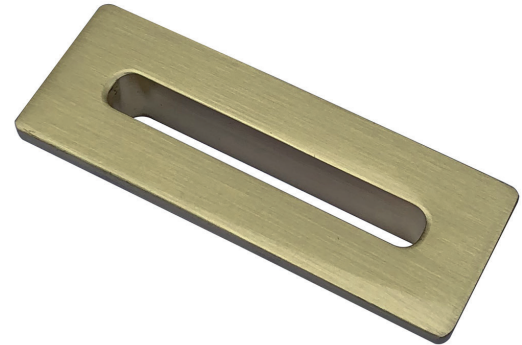

PRODUCT DATA SHEET

Brass Rectangle Overflow Insert

Product Code: OVERFLOWSQ-BRASS

SCUDO
BEAUTIFUL BATHROOMS

0330 124 7290

sales@scudo.co.uk - www.scudo.co.uk

Scudo is the trading name of Harrison Bathrooms Ltd. Whilst we endeavour to ensure that the product information is accurate we accept no liability for any information given. All images are for illustration purposes only. Product images and specification are subject to change. Measurement are in millimetres and are nominal.

Product Name	OVERFLOWSQ-BRASS
Product Description	Brass Rectangle Overflow Insert
Product Transportation	
Barcode	5060766123578
Country of origin	CH
Commodity code	7418200000
Product Measurements	
Product Weight (KG)	0
Product Width (mm)	55
Product Height (mm)	20
Product Depth (mm)	10
Product Length (mm)	0
Primary Packed Measurements	
Packaged Weight	0
Packed Length	0
Packed Width	0
Packed Height	0
Packaging Weights	
Card (kg)	0.4
Paper (kg)	0
Wood (kg)	0
Plastic (kg)	0.061
Compliance DOP	N/a

General Information	
Construction Material	Plastic
Installation type	Overflow Insert
Colour / Finish	Brass
Waste Attributes	
Type	0
Slotted or Unslotted	0
Connection	0
Function	0
Length of Overflow Hose (mm)	0
Trap Attributes	
Inner Pipe Length (mm)	0
Outer Pipe Length (mm)	0
Connection type	0