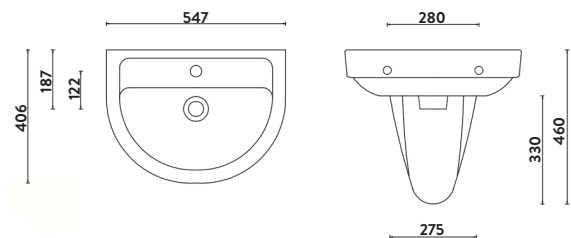

### Product Measurements

Product Weight:	4.35kg
Product Width:	275
Product Height:	330
Product Depth:	186
Product Length:	0

### Primary Packed Measurements

Packaged Weight:	5.85kg
Packaged Length:	290
Packaged Width:	350
Packaged Height:	300

## Dimensions

(measurements in mm)