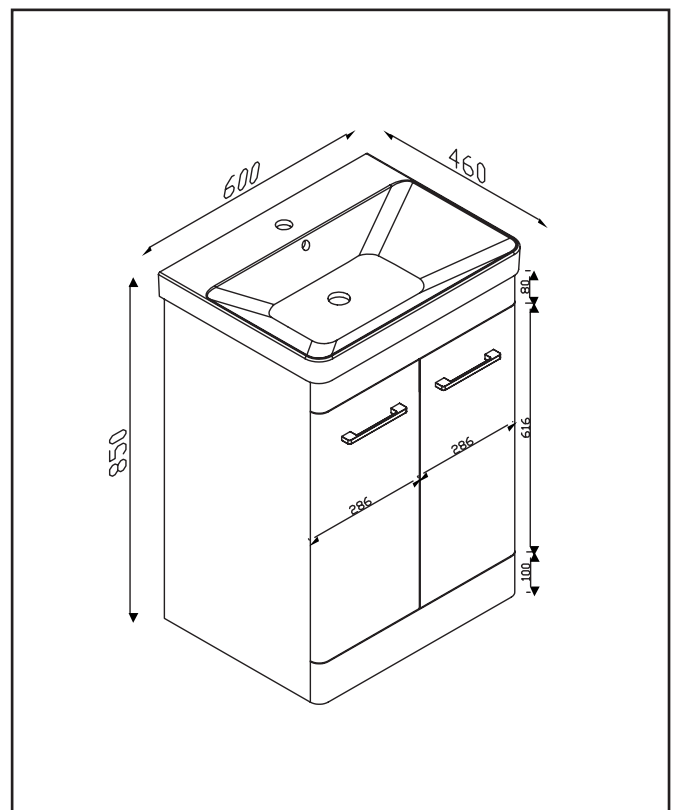

PRODUCT DATA SHEET

Rossini Floorstanding 600 Unit Gloss White - **CABINET ONLY**

Product Code: ROSSINI01

SCUDO
BEAUTIFUL BATHROOMS

0330 124 7290

sales@scudo.co.uk - www.scudo.co.uk

Scudo is the trading name of Harrison Bathrooms Ltd. Whilst we endeavour to ensure that the product information is accurate we accept no liability for any information given. All images are for illustration purposes only. Product images and specification are subject to change. Measurement are in millimetres and are nominal.

Product Measurements	
Product Weight:	26.3kg
Product Width:	572mm / 600mm inc basin
Product Height:	800mm
Product Depth:	443mm
Product Length:	N/A
Product Transportation	
Barcode:	5060500648138
Country of Origin:	CH
Comodity Code:	9403609000
Primary Packed Measurements	
Packaged Weight:	27.8kg
Packaged Length:	620mm
Packaged Width:	495mm
Packaged Height:	850mm
Packaging Weight	
Card:	1.3kg
Paper:	N/A
Wood:	N/A
Plastic:	0.508kg
General Information	
Construction Material:	MFC & Painted MDF
Installation Type:	Wall Mounted
Colour / Finish:	Gloss White
Furniture Attributes	
Supplied Fully Assembled:	Yes
Number of Drawer:	N/A
Number of Doors:	2
Soft Close Doors/Drawer:	Yes
Moisture Resistant:	Yes
Internal Shelves:	Yes
Door Opening Width:	572mm
Draw Opening Distance:	N/A
Advised Concealed Cistern:	N/A
False Draws:	N/A
Number of False Draws:	N/A
Reversible Doors:	N/A
Hinge Location:	BOTH
Compatible Furniture Code:	ROSS007 / ROSS008 / ROSS009
Compatible Basin Code:	DEEP600
Handles	
Handle Styles:	Horizontal Bars
Handle Finish:	Chrome
Handle Material:	Steel
Number of Handles:	2
Compliance DOP	
N/A	