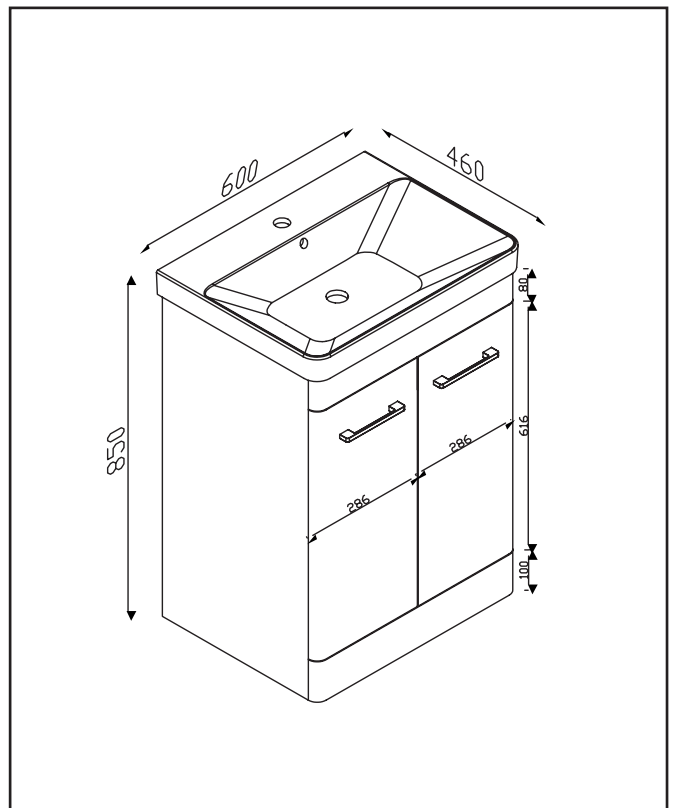

## Rossini Floorstanding 600 Unit Pebble Grey - **CABINET ONLY**

Product Code: ROSSINI04

**SCUDO**  
BEAUTIFUL BATHROOMS

0330 124 7290

sales@scudo.co.uk - www.scudo.co.uk

Scudo is the trading name of Harrison Bathrooms Ltd. Whilst we endeavour to ensure that the product information is accurate we accept no liability for any information given. All images are for illustration purposes only. Product images and specification are subject to change. Measurement are in millimetres and are nominal.

Product Measurements	
Product Weight:	26.3kg
Product Width:	570mm / 600mm inc basin
Product Height:	800mm
Product Depth:	443mm
Product Length:	N/A
Product Transportation	
Barcode:	5060500648169
Country of Origin:	CH
Comodity Code:	9403609000
Primary Packed Measurements	
Packaged Weight:	27.8kg
Packaged Length:	620mm
Packaged Width:	495mm
Packaged Height:	850mm
Packaging Weight	
Card:	1.3kg
Paper:	N/A
Wood:	N/A
Plastic:	0.7kg
General Information	
Construction Material:	MFC & Painted MDF
Installation Type:	Wall Mounted
Colour / Finish:	Pebble Grey
Furniture Attributes	
Supplied Fully Assembled:	Yes
Number of Drawer:	N/A
Number of Doors:	2
Soft Close Doors/Drawer:	Yes
Moisture Resistant:	Yes
Internal Shelves:	Yes
Door Opening Width:	572mm
Draw Opening Distance:	N/A
Advised Concealed Cistern:	N/A
False Draws:	N/A
Number of False Draws:	N/A
Reversible Doors:	N/A
Hinge Location:	BOTH
Compatible Furniture Code:	ROSS007 / ROSS008 / ROSS009
Compatible Basin Code:	DEEP600
Handles	
Handle Styles:	Horizontal Bars
Handle Finish:	Chrome
Handle Material:	Steel
Number of Handles:	2
Compliance DOP	
N/A	

**Dimensions**  
(measurements in mm)