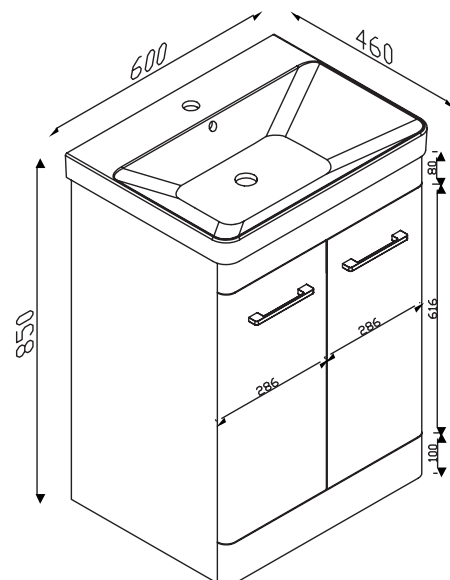

Product Measurements

Product Weight:	26.3kg
Product Width:	572mm / 600mm inc basin
Product Height:	800mm
Product Depth:	443mm
Product Length:	N/A

Product Transportation

Barcode:	5060500648183
Country of Origin:	CH
Comodity Code:	9403609000

Primary Packed Measurements

Packaged Weight:	27.8kg
Packaged Length:	620mm
Packaged Width:	495mm
Packaged Height:	850mm

Packaging Weight

Card:	1.3kg
Paper:	N/A
Wood:	N/A
Plastic:	0.508kg

General Information

Construction Material:	MFC & Painted MDF
Installation Type:	Wall Mounted
Colour / Finish:	Wolf Grey

Furniture Attributes

Supplied Fully Assembled:	Yes
Number of Drawer:	N/A
Number of Doors:	2
Soft Close Doors/Drawer:	Yes
Moisture Resistant:	Yes
Internal Shelves:	Yes
Door Opening Width:	572mm
Draw Opening Distance:	N/A
Advised Concealed Cistern:	N/A
False Draws:	N/A
Number of False Draws:	N/A
Reversible Doors:	N/A
Hinge Location:	BOTH
Compatible Furniture Code:	ROSS007 / ROSS008 / ROSS009
Compatible Basin Code:	DEEP600

Handles

Handle Styles:	Horizontal Bars
Handle Finish:	Chrome
Handle Material:	Steel
Number of Handles:	2

Compliance DOP

N/A

Dimensions
(measurements in mm)

LIFETIME GUARANTEE

We are confident in our products and we want our customer to be, we proudly give a lifetime guarantee on our taps and showers, further details can be found on our website