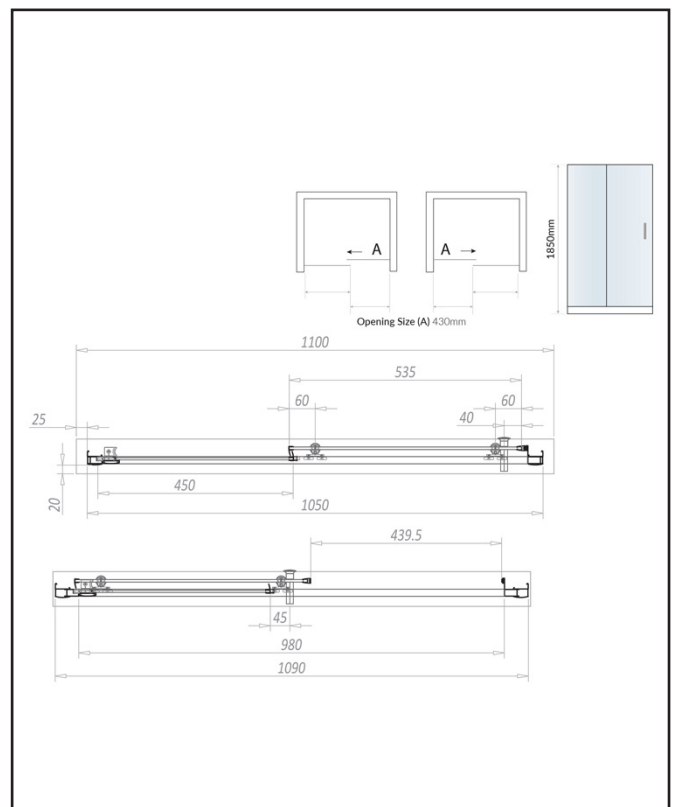

PRODUCT DATA SHEET

S6 Sliding Shower Door 1100mm

Product Code: S6-GLASS014

Product Measurements

Product Weight:	28.5kg
Product Width:	1090mm
Product Height:	1850mm
Product Depth:	6mm
Product Length:	N/A

Product Transportation

Barcode:	5060500647247
Country of Origin:	China
Comodity Code:	7610100000

Primary Packed Measurements

Packaged Weight:	32kg
Packaged Length:	1930mm
Packaged Width:	585mm
Packaged Height:	80mm

Packaging Weight

Card:	2.7kg
Paper:	N/A
Wood:	N/A
Plastic:	0.02kg

General Information

Construction Material:	Aluminium / Glass
Installation Type:	Wall Mounted
Colour / Finish:	Chrome / Clear Glass

Enclosure Attributes

Adjustment:	1050-1090mm
Aqua-Shield:	Yes
Hinge Type:	Slider
Door Type:	Single Door
Frame Type:	Framed
Glass Type:	Clear
Radius:	N/A
Entry Width:	440mm
Door In Swing:	N/A
Door Out Swing:	N/A
Enclosure Shape:	Rectangular
Glass Thickness:	Fixed 5mm / Moving 6mm
Profile Finish/Colour:	Chrome
Profile Material:	Aluminium

Dimensions (measurements in mm)

LIFETIME GUARANTEE

We are confident in our products and we want our customer to be, we proudly give a lifetime guarantee on our taps and showers, further details can be found on our website