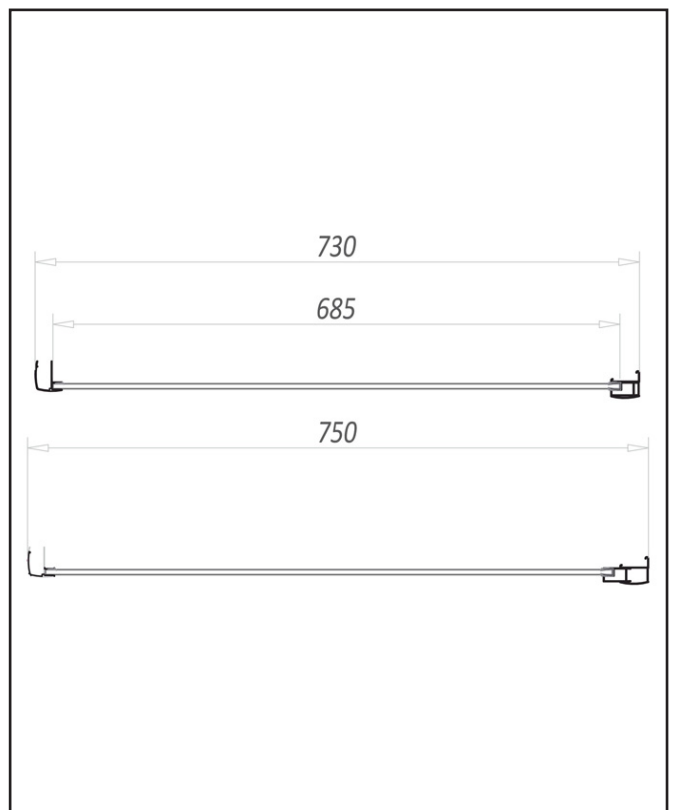

## Side Shower Panel 760mm

Product Code: S6-GLASS026

Product Measurements	
Product Weight:	20.5kg
Product Width:	750mm
Product Height:	1850mm
Product Depth:	6mm
Product Length:	N/A
Product Transportation	
Barcode:	5060500648800
Country of Origin:	China
Comodity Code:	7610100000
Primary Packed Measurements	
Packaged Weight:	24kg
Packaged Length:	1930mm
Packaged Width:	760mm
Packaged Height:	55mm
Packaging Weight	
Card:	2.8kg
Paper:	N/A
Wood:	N/A
Plastic:	N/A
General Information	
Construction Material:	Aluminium / Glass
Installation Type:	Wall Mounted
Colour / Finish:	Chrome / Clear Glass
Enclosure Attributes	
Adjustment:	730-750mm
Aqua-Shield:	Yes
Hinge Type:	N/A
Door Type:	N/A
Frame Type:	Framed
Glass Type:	Clear
Radius:	N/A
Entry Width:	N/A
Door In Swing:	N/A
Door Out Swing:	N/A
Enclosure Shape:	Rectangular
Glass Thickness:	6mm
Profile Finish/Colour:	Chrome
Profile Material:	Aluminium
Compliance DOP	
HBDOC005 / HBDOC006	

**Dimensions**  
(measurements in mm)