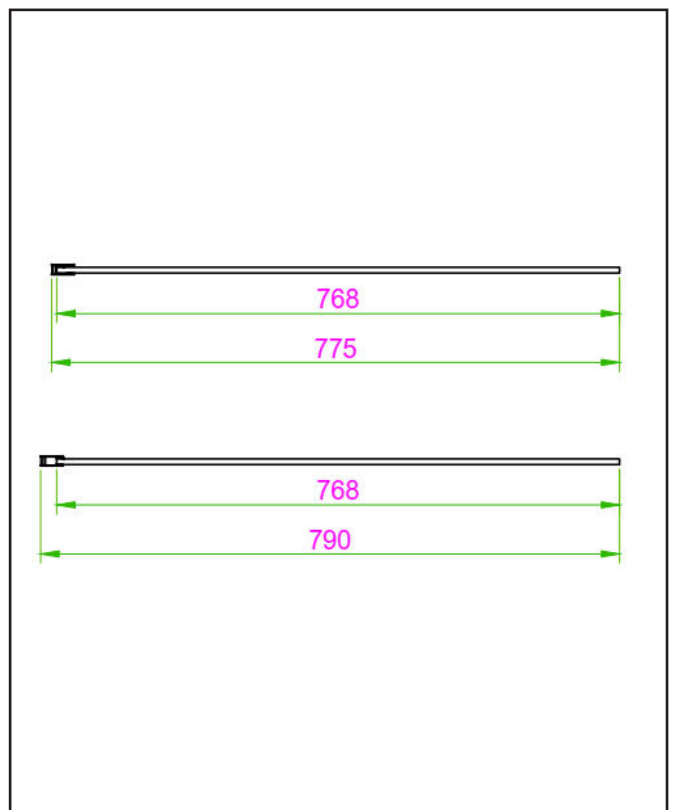

PRODUCT DATA SHEET

S8 Wetroom Panel 800x2000mm

Product Code: S8-WET800CHR

SCUDO
BEAUTIFUL BATHROOMS

0330 124 7290

sales@scudo.co.uk - www.scudo.co.uk

Scudo is the trading name of Harrison Bathrooms Ltd. Whilst we endeavour to ensure that the product information is accurate we accept no liability for any information given. All images are for illustration purposes only. Product images and specification are subject to change. Measurement are in millimetres and are nominal.

| Product Measurements | |
|-----------------------------|----------------------|
| Product Weight: | 33.21kg |
| Product Width: | 800mm |
| Product Height: | 2000mm |
| Product Depth: | 8mm |
| Product Length: | N/A |
| Product Transportation | |
| Barcode: | 5060766124070 |
| Country of Origin: | China |
| Comodity Code: | 7610100000 |
| Primary Packed Measurements | |
| Packaged Weight: | 36.21kg |
| Packaged Length: | 2080mm |
| Packaged Width: | 880mm |
| Packaged Height: | 35mm |
| Packaging Weight | |
| Card: | 3.2kg |
| Paper: | N/A |
| Wood: | N/A |
| Plastic: | 0.1kg |
| General Information | |
| Construction Material: | Aluminium / Glass |
| Installation Type: | Wall Mounted |
| Colour / Finish: | Chrome / Clear Glass |
| Enclosure Attributes | |
| Adjustment: | 775-790mm |
| Aqua-Shield: | Yes |
| Hinge Type: | N/A |
| Door Type: | N/A |
| Frame Type: | Frameless |
| Glass Type: | Clear |
| Radius: | N/A |
| Entry Width: | N/A |
| Door In Swing: | N/A |
| Door Out Swing: | N/A |
| Enclosure Shape: | Straight |
| Glass Thickness: | 8mm |
| Profile Finish/Colour: | Chrome |
| Profile Material: | Aluminium |
| Compliance DOP | |
| HBDOC021 / HBDOC022 | |