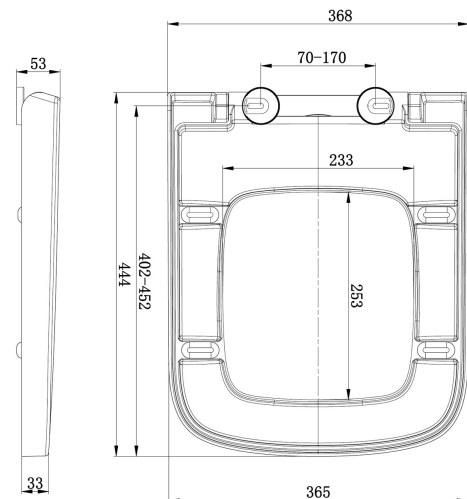

Product Measurements

Product Weight:	2.32kg
Product Width:	368mm
Product Height:	53mm
Product Depth:	N/A
Product Length:	402 - 452mm

Product Transportation

Barcode:	5060500643225
Country of Origin:	China
Comodity Code:	3922200000

Primary Packed Measurements

Packaged Weight:	2.846kg
Packaged Length:	375mm
Packaged Width:	50mm
Packaged Height:	453mm

Packaging Weight

Card:	0.4kg
Paper:	N/A
Wood:	N/A
Plastic:	0.023kg

General Information

Construction Material:	ABS
Installation Type:	Toilet Fix
Colour / Finish:	White

Toilet Seat Specification

Quick Release:	Yes
Soft Close:	Yes
Top or Bottom Fix:	Top Fix
Shape:	D-Shaped
Adjustment:	70-170mm

Compliance DOP

N/A

Dimensions

(measurements in mm)

LIFETIME GUARANTEE

We are confident in our products and we want our customer to be, we proudly give a lifetime guarantee on our taps and showers, further details can be found on our website