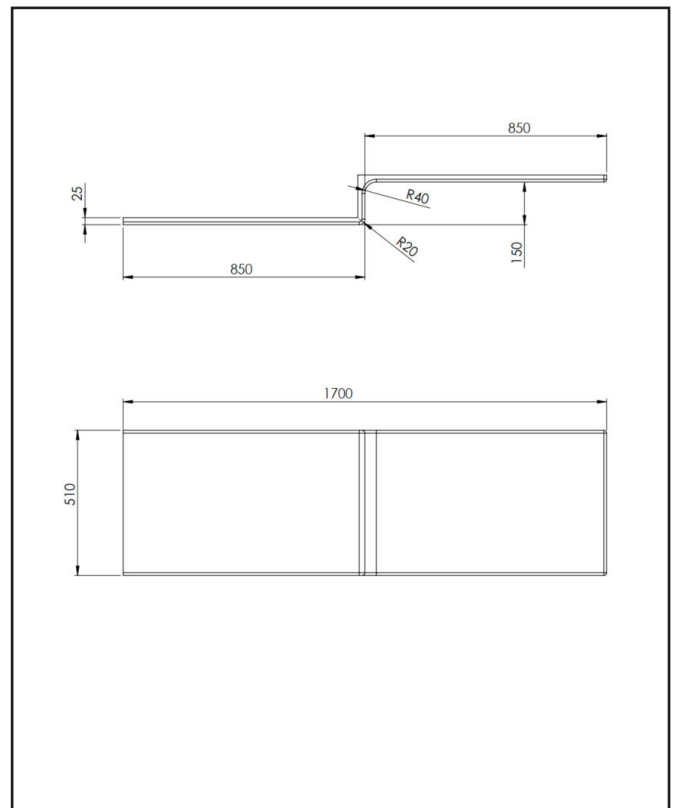

### Product Measurements

Product Weight:	1.845kg
Product Width:	510mm
Product Height:	1700mm
Product Depth:	150mm
Product Length:	N/A

### Primary Packed Measurements

Packaged Weight:	2kg
Packaged Length:	510mm
Packaged Width:	1700mm
Packaged Height:	150mm

### Bath Attributes

Bath Water Capacity (Litres):	N/A
Bath Water Capacity (m3):	N/A
Shape:	L-Shape
Handed:	N/A
Bath Feet Included:	N/A
Supplied with Tap Holes:	N/A
Height Overflow/Soak Depth:	N/A
Internal Length Base (mm):	N/A
Internal Width/Depth Base:	N/A
Internal Height:	N/A
Supplied with Front Panel :	N/A
Supplied with End Panel:	N/A
Compatible Panel Part Code:	SHOWERBATH004-D / 005-D

Dimensions  
(measurements in mm)