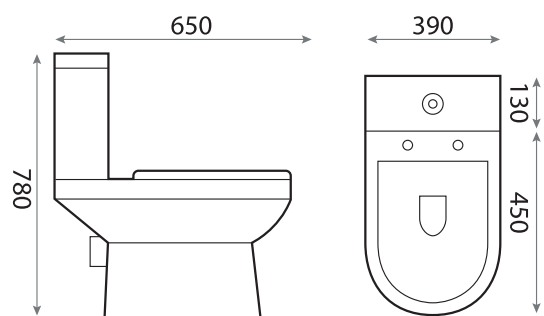

Product Measurements

Product Weight:	14kg
Product Width:	380mm
Product Height:	385mm
Product Depth:	152mm
Product Length:	N/A

Product Transportation

Barcode:	5060500642051
Country of Origin:	China
Comodity Code:	6910100000

Primary Packed Measurements

Packaged Weight:	15kg
Packaged Length:	390mm
Packaged Width:	380mm
Packaged Height:	440mm

Packaging Weight

Card:	1.5kg
Paper:	0kg
Wood:	0kg
Plastic:	0.526kg

General Information WC Pan

Projection:	650
Toilet Pan Height:	400
Pan Fixing Kit Included:	Yes
Seat Included:	No
Shape:	D-Shaped
Type:	Close Couple

Waste Connection Specification

Floor to Centre of Soil Pipe:	180
Wall to Start of Soil Pipe:	90

WC Cistern Specification

Water Inlet Location:	Left
Flush Volume:	6/3L
Flush Type:	Push Button

Compliance DOP

HBD0C046 / HBD0C047

Dimensions

(measurements in mm)

LIFETIME GUARANTEE

We are confident in our products and we want our customer to be, we proudly give a lifetime guarantee on our taps and showers, further details can be found on our website