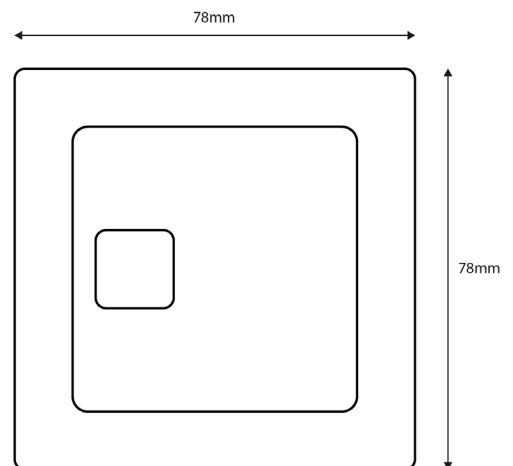

PRODUCT DATA SHEET

Square Cistern Button Black

Product Code: SQUARE-CISTERN-BLACK

SCUDO
BEAUTIFUL BATHROOMS

0330 124 7290

sales@scudo.co.uk - www.scudo.co.uk

Scudo is the trading name of Harrison Bathrooms Ltd. Whilst we endeavour to ensure that the product information is accurate we accept no liability for any information given. All images are for illustration purposes only. Product images and specification are subject to change. Measurements are in millimetres and are nominal.

Product Name	SQUARE-CISTERN-BLACK
Product Description	Black Button for CISTERN002 & CISTERN003
Product Transportation	
Barcode	5060766126029
Country of origin	0
Commodity code	3922900000
Product Measurements	
Product Weight (KG)	0.12
Product Width (mm)	78
Product Height (mm)	78
Product Depth (mm)	0
Product Length (mm)	76
Primary Packed Measurements	
Packaged Weight	0.153
Packed Length	92
Packed Width	92
Packed Height	98
Packaging Weights	
Card (kg)	0
Paper (kg)	0
Wood (kg)	0
Plastic (kg)	0
Compliance DOP	N/a

General Information	
Construction Material	ABS
Installation type	Furniture Mounted
Colour / Finish	Black

Dimensions
(measurements in mm)

LIFETIME GUARANTEE

We are confident in our products and we want our customer to be, we proudly give a lifetime guarantee on our taps and showers, further details can be found on our website