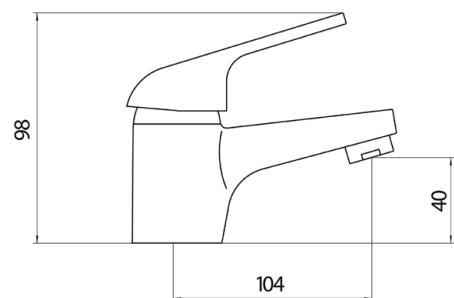

PRODUCT DATA SHEET

Forme Mini Mono Basin Mixer

Product Code: TAP061

SCUDO
BEAUTIFUL BATHROOMS

0330 124 7290

sales@scudo.co.uk - www.scudo.co.uk

Scudo is the trading name of Harrison Bathrooms Ltd. Whilst we endeavour to ensure that the product information is accurate we accept no liability for any information given. All images are for illustration purposes only. Product images and specification are subject to change. Measurement are in millimetres and are nominal.

Product Name	TAP061
Product Description	Mono Basin Mixer with Push Waste 35mm
Product Transportation	
Barcode	5060500640880
Country of origin	CH
Commodity code	8481801190
Product Measurements	
Product Weight (KG)	0.72
Product Width (mm)	50
Product Height (mm)	98
Product Depth (mm)	0
Product Length (mm)	128
Primary Packed Measurements	
Packaged Weight	0.85
Packed Length	30
Packed Width	13
Packed Height	6.5
Packaging Weights	
Card (kg)	0.06
Paper (kg)	0
Wood (kg)	0
Plastic (kg)	0
Compliance DOP	HBDOC007 , HBDOC008

General Information	
Construction Material	Brass
Installation type	Deck Mounted
Colour / Finish	Chrome
Tap / Shower Attributes	
WRAS Approved	0
TMV Approved	0
Minimum Operating Pressure (bar)	0.2Bar
Maximum Operating Pressure (bar)	5
Flexible Tails Included	0
Number of tap holes required	0
Handle Type	0
Swivel Spout	0
Inlet Connection	0
Outlet Connection	0
Tap Hole Diameter (mm)	0
Tap Type description	0
Includes Waste	Yes
Valve / Cartridge Type	Plastic Cartridge
Cartridge Spare code	0
Flow Rates	
0.2bar (l/min)	5.2
0.5bar (l/min)	6.4
1bar (l/min)	7.6
2bar (l/min)	10.8
3bar (l/min)	12