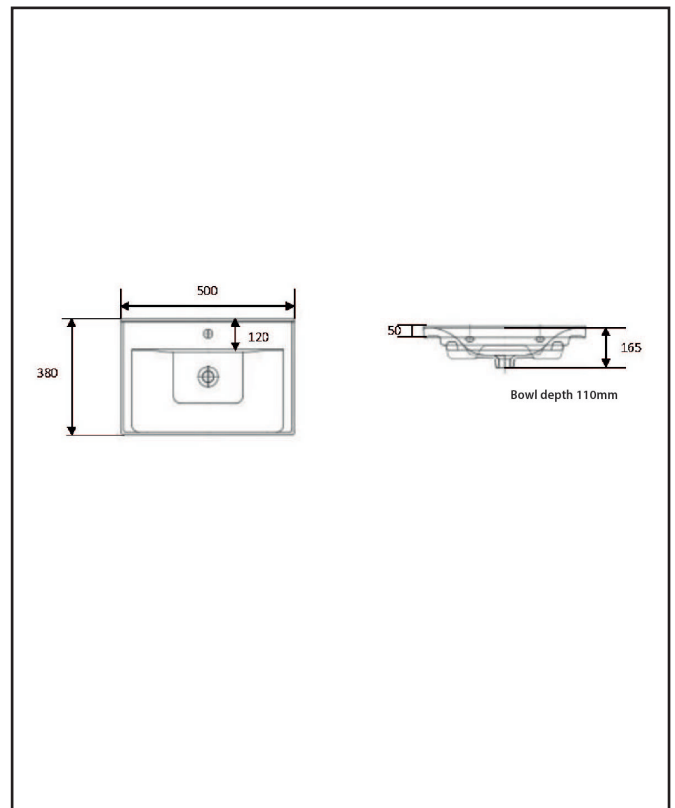

sales@scudo.co.uk - www.scudo.co.uk

Scudo is the trading name of Harrison Bathrooms Ltd. Whilst we endeavour to ensure that the product information is accurate we accept no liability for any information given. All images are for illustration purposes only. Product images and specification are subject to change. Measurement are in millimetres and are nominal.

Product Name	THIN500BASIN
Product Description	Basin 500
Product Transportation	
Barcode	5060766125602
Country of origin	0
Commodity code	6910900000
Product Measurements	
Product Weight (KG)	9
Product Width (mm)	500
Product Height (mm)	165
Product Depth (mm)	380
Product Length (mm)	
Primary Packed Measurements	
Packaged Weight	10.7
Packed Length	525
Packed Width	485
Packed Height	270
Packaging Weights	
Card (kg)	0
Paper (kg)	0
Wood (kg)	0
Plastic (kg)	0
Compliance DOP	0

General Information	
Construction Material	0
Installation type	0
Colour / Finish	0
Furniture Attributes	
Supplied Fully Assembled	0
Number Of Drawers	0
Number Of Doors	0
Soft Close Doors / Drawers	0
Moisture resistant	0
Internal Shelves	0
Door Opening Width (mm)	0
Draw Opening Distance (mm)	0
Recommended Concealed Cistern	0
False Draws	0
Number of False Draws	0
Can the door be swapped over to open the opposite way	0
Which side is the door hinge located	0
Compatible Furniture Part Code	0
Compatible Basin Part Code	0
Handles	
Handle Style	0
Handle Finish	0
Handle Material	0
Number of Handles	0

Dimensions

(measurements in mm)

LIFETIME GUARANTEE

We are confident in our products and we want our customer to be, we proudly give a lifetime guarantee on our taps and showers, further details can be found on our website.