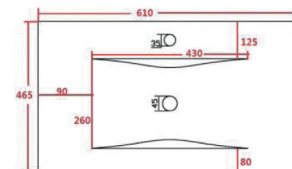

### Product Measurements

Product Weight:	11kg
Product Width:	610mm
Product Height:	465mm
Product Depth:	170mm
Product Length:	N/A

### Primary Packed Measurements

Packaged Weight:	12.7kg
Packaged Depth:	465mm
Packaged Width:	610mm
Packaged Height:	170mm

### Basin Attributes

Basin Type:	Furniture Mounted
Number of Tap Holes:	1
Compatible Tap Codes:	All Mono Mixers
Overflow:	Yes
Recommended Waste Type:	Slotted
Inner Bowl Width:	350
Inner Bowl Length:	280
Inner Bowl Depth:	125
Compatible Waste Part Code:	WASTE94 / WASTE88 WASTE92 / WASTE93 WASTE100 / BLACK094 BLACK098

## Dimensions

(measurements in mm)