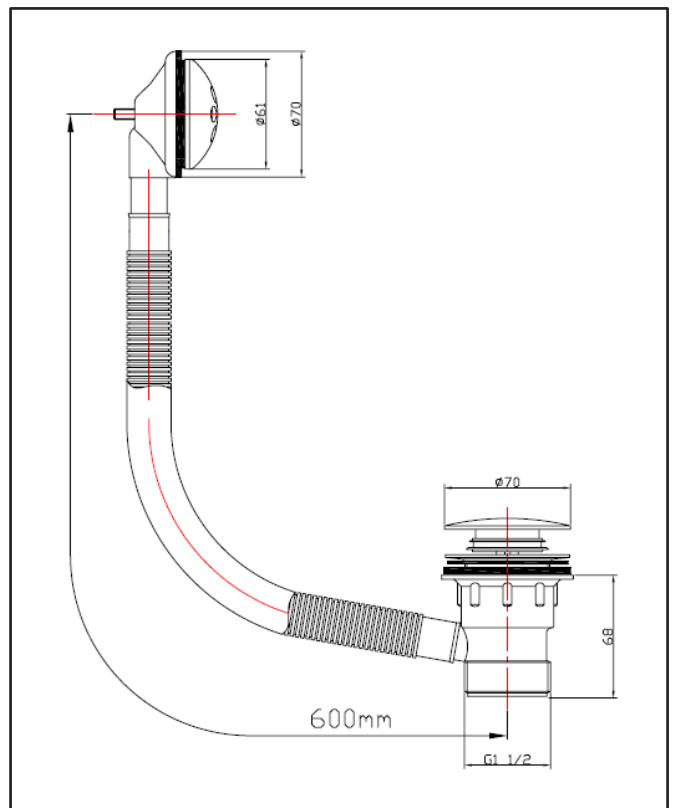

PRODUCT DATA SHEET

Round Sprung Bath Waste Easy Clean Chrome

Product Code: WASTE90

Product Name	WASTE90
Product Description	Round Sprung Bath Waste Easy Clean
Product Transportation	
Barcode	5060500641504
Country of origin	CH
Commodity code	8481804090
Product Measurements	
Product Weight (KG)	0.37
Product Width (mm)	See Linedrawing
Product Height (mm)	See Linedrawing
Product Depth (mm)	See Linedrawing
Primary Packed Measurements	
Packaged Weight	0.42
Packed Length	210
Packed Width	125
Packed Height	75

General Information	
Construction Material	Brass, Plastic
Installation type	Bath fixed
Colour / Finish	Chrome
Waste Attributes	
Type	Bath Waste
Slotted or Unslotted	Slotted
Connection	Threaded Nut
Function	Clicker
Length of Overflow Hose (mm)	600

SCUDO
BEAUTIFUL BATHROOMS

0330 124 7290

sales@scudo.co.uk - www.scudo.co.uk

Scudo is the trading name of Harrison Bathrooms Ltd. Whilst we endeavour to ensure that the product information is accurate we accept no liability for any information given. All images are for illustration purposes only. Product images and specification are subject to change. Measurement are in millimetres and are nominal.

LIFETIME GUARANTEE

We are confident in our products and we want our customer to be, we proudly give a lifetime guarantee on our taps and showers. Further details can be found on our website