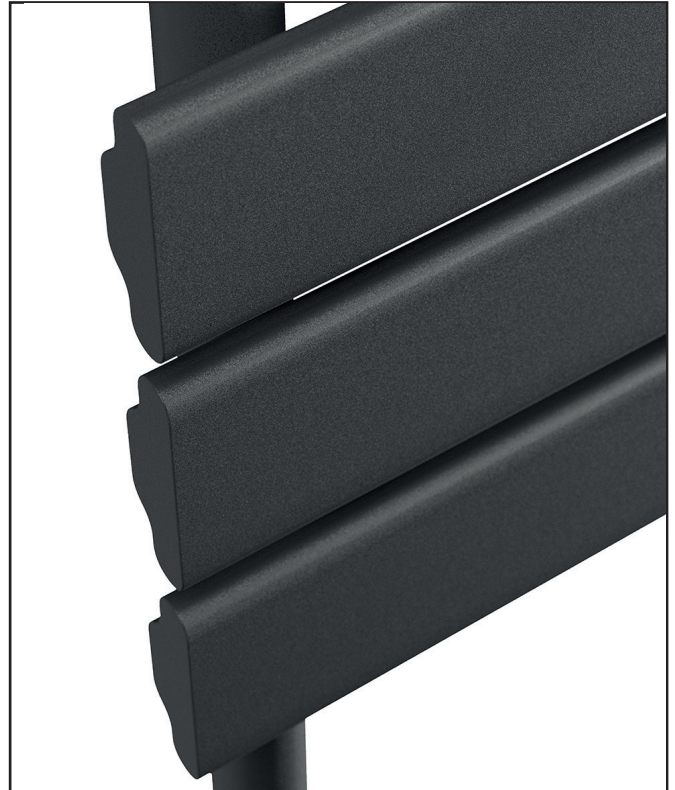

## Life Towel Radiator – 450 X 1200

Product Code: LI-120-45-B

**SCUDO**  
BEAUTIFUL BATHROOMS

0330 124 7290

sales@scudo.co.uk - www.scudo.co.uk

Scudo is the trading name of Harrison Bathrooms Ltd. Whilst we endeavour to ensure that the product information is accurate we accept no liability for any information given. All images are for illustration purposes only. Product images and specification are subject to change. Measurement are in millimetres and are nominal.

Product Name	LI-120-45-B
Product Description	Life 1200 x 450 Black
<b>Product Transportation</b>	
Barcode	5060766129228
Country of origin	CN
Commodity code	7322190000
<b>Product Measurements</b>	
Product Weight (KG)	12.05
Product Width (mm)	450
Product Height (mm)	1200
Product Depth (mm)	58
Product Length (mm)	
<b>Primary Packed Measurements</b>	
Packaged Weight	13.7
Packed Length	1240
Packed Width	460
Packed Height	830
<b>Packaging Weights</b>	
Card (kg)	
Paper (g)	
Wood (kg)	
Plastic (kg)	
Compliance DOP	HBDOCH031

<b>General Information</b>	
Construction Material	Low carbon Steel
Installation type	Wall
Colour / Finish	Textured Anthracite
<b>Heating Attributes</b>	
Bar Arrangement	4*3*3*2
Number of Bars	12
Radiator Diameter (Ø)	58
RAL#	9005
Bar Diameter (Ø)	60*12
BTU @ 50°C	1766
Thermal Output @ 50°C (WATT's)	511
Element installation compatible	YES
Water Content Volume	
Max Projection (mm)	
Selected element must not exceed the maximum BTU / Watt output of the product Seek advice from a competent installer	
<b>First Fix Dimensions</b>	
Pipe Centres C1 (mm)	400
Pipe Centres C2 (mm)	85