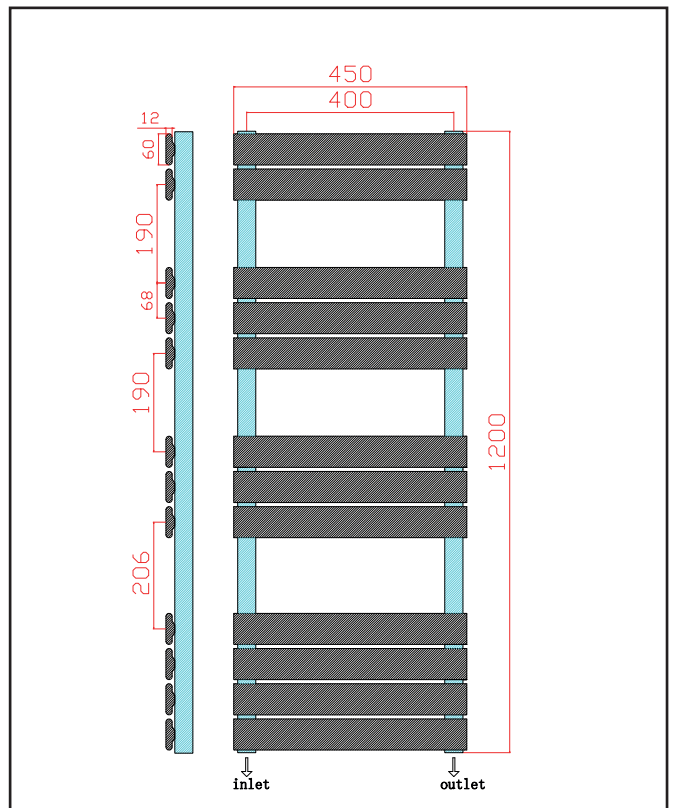

## Life Towel Radiator – 450 X 1200

Product Code: LI-120-45-B

**SCUDO**  
BEAUTIFUL BATHROOMS

0330 124 7290

sales@scudo.co.uk - www.scudo.co.uk

Scudo is the trading name of Harrison Bathrooms Ltd. Whilst we endeavour to ensure that the product information is accurate we accept no liability for any information given. All images are for illustration purposes only. Product images and specification are subject to change. Measurement are in millimetres and are nominal.

Product Name	LI-120-45-B
Product Description	Life 1200 x 450 Black
<b>Product Transportation</b>	
Barcode	5060766129228
Country of origin	CN
Commodity code	7322190000
<b>Product Measurements</b>	
Product Weight (KG)	12.05
Product Width (mm)	450
Product Height (mm)	1200
Product Depth (mm)	58
Product Length (mm)	
<b>Primary Packed Measurements</b>	
Packaged Weight	13.7
Packed Length	1240
Packed Width	460
Packed Height	830
<b>Packaging Weights</b>	
Card (kg)	
Paper (g)	
Wood (kg)	
Plastic (kg)	
Compliance DOP	HBDOCH031

<b>General Information</b>	
Construction Material	Low carbon Steel
Installation type	Wall
Colour / Finish	Textured Anthracite
<b>Heating Attributes</b>	
Bar Arrangement	4*3*3*2
Number of Bars	12
Radiator Diameter (Ø)	58
RAL#	9005
Bar Diameter (Ø)	60*12
BTU @ 50°C	1766
Thermal Output @ 50°C (WATT's)	511
Element installation compatible	YES
Water Content Volume	
Max Projection (mm)	
Selected element must not exceed the maximum BTU / Watt output of the product Seek advice from a competent installer	
<b>First Fix Dimensions</b>	
Pipe Centres C1 (mm)	400
Pipe Centres C2 (mm)	85

**Dimensions**  
(measurements in mm)