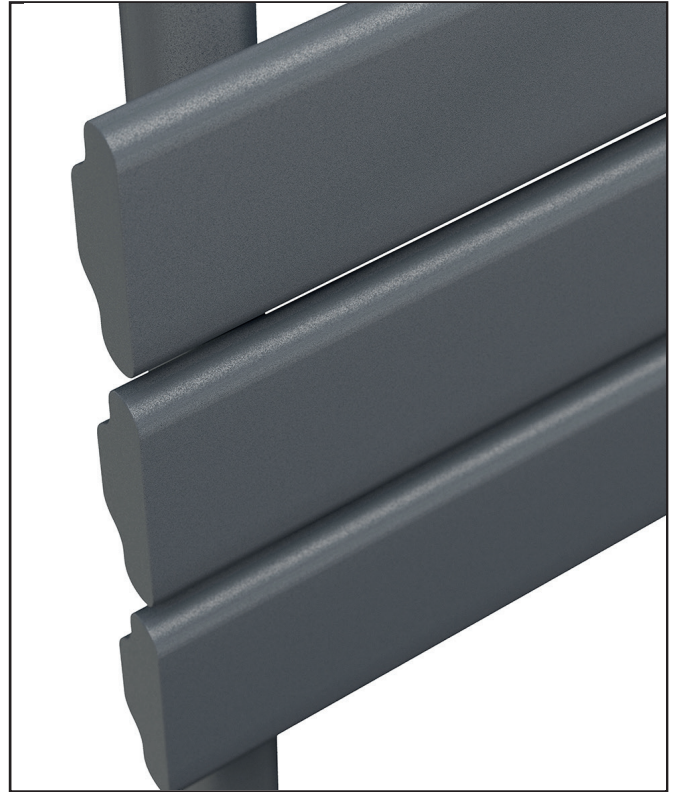

PRODUCT DATA SHEET

Life Towel Radiator – 600 X 1600

Product Code: LI-160-60-A

SCUDO
BEAUTIFUL BATHROOMS

0330 124 7290

sales@scudo.co.uk - www.scudo.co.uk

Scudo is the trading name of Harrison Bathrooms Ltd. Whilst we endeavour to ensure that the product information is accurate we accept no liability for any information given. All images are for illustration purposes only. Product images and specification are subject to change. Measurement are in millimetres and are nominal.

Product Name	LI-160-60-A
Product Description	Life 1600 x 600 Anthracite
Product Transportation	
Barcode	5060766129198
Country of origin	CN
Commodity code	7322190000
Product Measurements	
Product Weight (KG)	19.15
Product Width (mm)	600
Product Height (mm)	1600
Product Depth (mm)	58
Product Length (mm)	
Primary Packed Measurements	
Packaged Weight	21.8
Packed Length	1640
Packed Width	460
Packed Height	830
Packaging Weights	
Card (kg)	
Paper (g)	
Wood (kg)	
Plastic (kg)	
Compliance DOP	HBDOCH034

General Information	
Construction Material	Low carbon Steel
Installation type	Wall
Colour / Finish	Textured Anthracite
Heating Attributes	
Bar Arrangement	5*5*3*3
Number of Bars	16
Radiator Diameter (Ø)	58
RAL#	7016
Bar Diameter (Ø)	60*12
BTU @ 50°C	2779
Thermal Output @ 50°C (WATT's)	814
Element installation compatible	YES
Water Content Volume	
Max Projection (mm)	
Selected element must not exceed the maximum BTU / Watt output of the product Seek advice from a competent installer	
First Fix Dimensions	
Pipe Centres C1 (mm)	550
Pipe Centres C2 (mm)	85