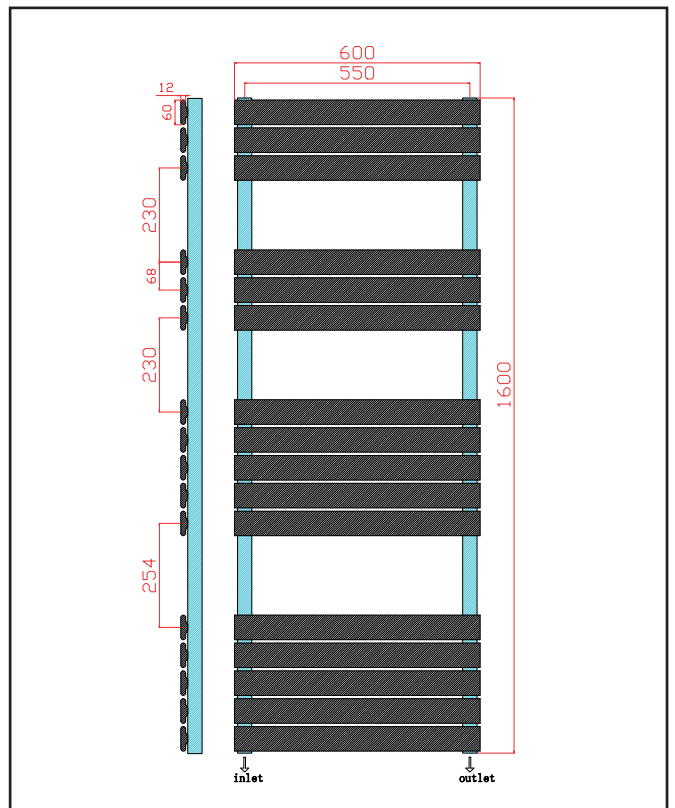

PRODUCT DATA SHEET

Life Towel Radiator – 600 X 1600

Product Code: LI-160-60-A

SCUDO
BEAUTIFUL BATHROOMS

0330 124 7290

sales@scudo.co.uk - www.scudo.co.uk

Scudo is the trading name of Harrison Bathrooms Ltd. Whilst we endeavour to ensure that the product information is accurate we accept no liability for any information given. All images are for illustration purposes only. Product images and specification are subject to change. Measurement are in millimetres and are nominal.

Product Name	LI-160-60-A
Product Description	Life 1600 x 600 Anthracite
Product Transportation	
Barcode	5060766129198
Country of origin	CN
Commodity code	7322190000
Product Measurements	
Product Weight (KG)	19.15
Product Width (mm)	600
Product Height (mm)	1600
Product Depth (mm)	58
Product Length (mm)	
Primary Packed Measurements	
Packaged Weight	21.8
Packed Length	1640
Packed Width	460
Packed Height	830
Packaging Weights	
Card (kg)	
Paper (g)	
Wood (kg)	
Plastic (kg)	
Compliance DOP	HBDOCH034

General Information	
Construction Material	Low carbon Steel
Installation type	Wall
Colour / Finish	Textured Anthracite
Heating Attributes	
Bar Arrangement	5*5*3*3
Number of Bars	16
Radiator Diameter (Ø)	58
RAL#	7016
Bar Diameter (Ø)	60*12
BTU @ 50°C	2779
Thermal Output @ 50°C (WATT's)	814
Element installation compatible	YES
Water Content Volume	
Max Projection (mm)	
Selected element must not exceed the maximum BTU / Watt output of the product Seek advice from a competent installer	
First Fix Dimensions	
Pipe Centres C1 (mm)	550
Pipe Centres C2 (mm)	85

Dimensions
(measurements in mm)