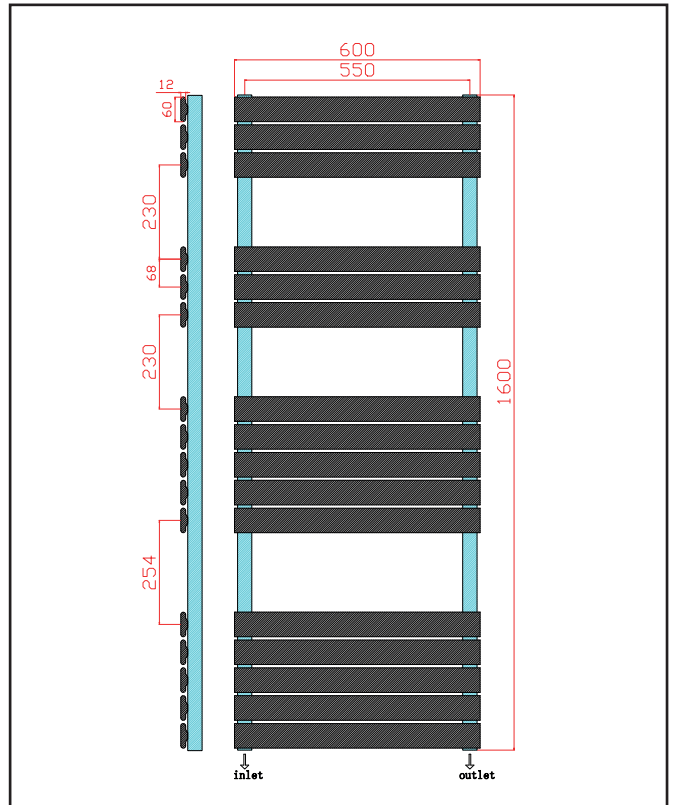

PRODUCT DATA SHEET

Life Towel Radiator – 600 X 1600

Product Code: LI-160-60-B

SCUDO
BEAUTIFUL BATHROOMS

0330 124 7290

sales@scudo.co.uk - www.scudo.co.uk

Scudo is the trading name of Harrison Bathrooms Ltd. Whilst we endeavour to ensure that the product information is accurate we accept no liability for any information given. All images are for illustration purposes only. Product images and specification are subject to change. Measurement are in millimetres and are nominal.

Product Name	LI-160-60-B
Product Description	Life 1600 x 600 Black
Product Transportation	
Barcode	5060766129235
Country of origin	CN
Commodity code	7322190000
Product Measurements	
Product Weight (KG)	19.1
Product Width (mm)	600
Product Height (mm)	1600
Product Depth (mm)	58
Product Length (mm)	
Primary Packed Measurements	
Packaged Weight	21.7
Packed Length	1640
Packed Width	460
Packed Height	830
Packaging Weights	
Card (kg)	
Paper (g)	
Wood (kg)	
Plastic (kg)	
Compliance DOP	HBDOCH035

General Information	
Construction Material	Low carbon Steel
Installation type	Wall
Colour / Finish	Textured Anthracite
Heating Attributes	
Bar Arrangement	5*5*3*3
Number of Bars	16
Radiator Diameter (Ø)	58
RAL#	9005
Bar Diameter (Ø)	60*12
BTU @ 50°C	2779
Thermal Output @ 50°C (WATT's)	814
Element installation compatible	YES
Water Content Volume	
Max Projection (mm)	
Selected element must not exceed the maximum BTU / Watt output of the product Seek advice from a competent installer	
First Fix Dimensions	
Pipe Centres C1 (mm)	550
Pipe Centres C2 (mm)	85

Dimensions
(measurements in mm)