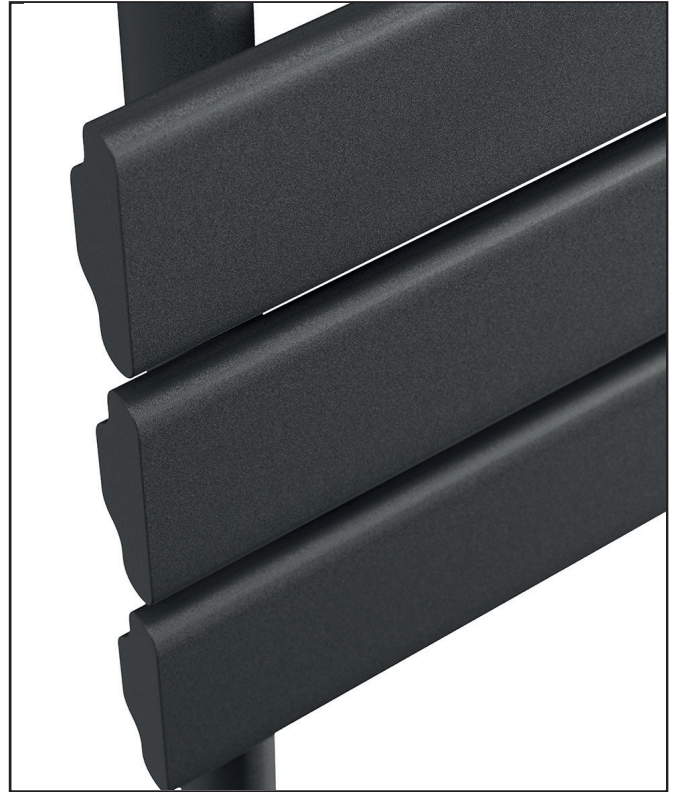

PRODUCT DATA SHEET

Life Towel Radiator – 600 X 1600

Product Code: LI-160-60-B

SCUDO
BEAUTIFUL BATHROOMS

0330 124 7290

sales@scudo.co.uk - www.scudo.co.uk

Scudo is the trading name of Harrison Bathrooms Ltd. Whilst we endeavour to ensure that the product information is accurate we accept no liability for any information given. All images are for illustration purposes only. Product images and specification are subject to change. Measurement are in millimetres and are nominal.

Product Name	LI-160-60-B
Product Description	Life 1600 x 600 Black
Product Transportation	
Barcode	5060766129235
Country of origin	CN
Commodity code	7322190000
Product Measurements	
Product Weight (KG)	19.1
Product Width (mm)	600
Product Height (mm)	1600
Product Depth (mm)	58
Product Length (mm)	
Primary Packed Measurements	
Packaged Weight	21.7
Packed Length	1640
Packed Width	460
Packed Height	830
Packaging Weights	
Card (kg)	
Paper (g)	
Wood (kg)	
Plastic (kg)	
Compliance DOP	HBDOCH035

General Information	
Construction Material	Low carbon Steel
Installation type	Wall
Colour / Finish	Textured Anthracite
Heating Attributes	
Bar Arrangement	5*5*3*3
Number of Bars	16
Radiator Diameter (Ø)	58
RAL#	9005
Bar Diameter (Ø)	60*12
BTU @ 50°C	2779
Thermal Output @ 50°C (WATT's)	814
Element installation compatible	YES
Water Content Volume	
Max Projection (mm)	
Selected element must not exceed the maximum BTU / Watt output of the product Seek advice from a competent installer	
First Fix Dimensions	
Pipe Centres C1 (mm)	550
Pipe Centres C2 (mm)	85