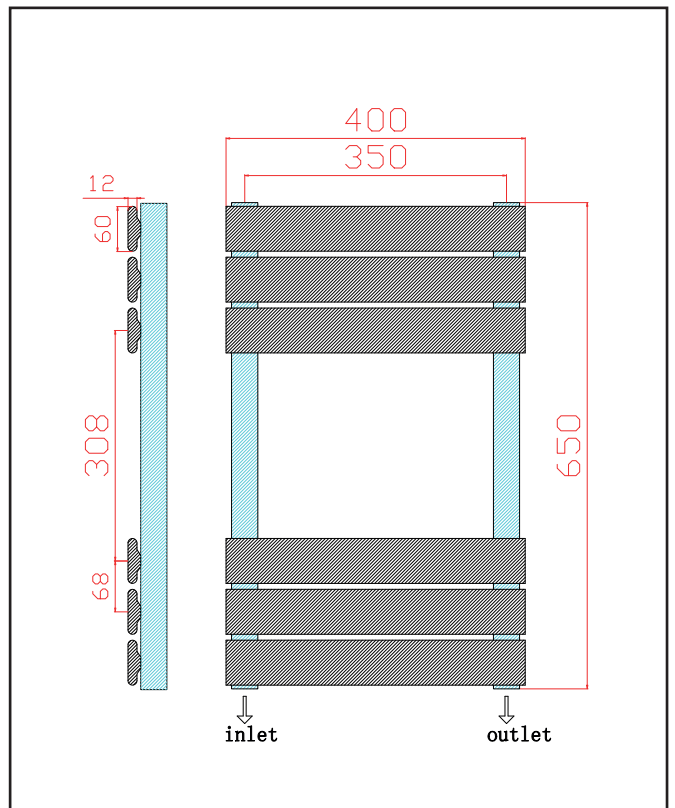

## Life Towel Radiator – 400 X 650

Product Code: LI-65-40-B

**SCUDO**  
BEAUTIFUL BATHROOMS

0330 124 7290

sales@scudo.co.uk - www.scudo.co.uk

Scudo is the trading name of Harrison Bathrooms Ltd. Whilst we endeavour to ensure that the product information is accurate we accept no liability for any information given. All images are for illustration purposes only. Product images and specification are subject to change. Measurement are in millimetres and are nominal.

Product Name	LI-65-40-B
Product Description	Life 650 x 400 Black
<b>Product Transportation</b>	
Barcode	5060766129204
Country of origin	CN
Commodity code	7322190000
<b>Product Measurements</b>	
Product Weight (KG)	6.2
Product Width (mm)	400
Product Height (mm)	650
Product Depth (mm)	58
Product Length (mm)	0
<b>Primary Packed Measurements</b>	
Packaged Weight	7.15
Packed Length	690
Packed Width	460
Packed Height	830
<b>Packaging Weights</b>	
Card (kg)	0
Paper (g)	0
Wood (kg)	0
Plastic (kg)	0
Compliance DOP	HBDOCH037

<b>General Information</b>	
Construction Material	Low carbon Steel
Installation type	Wall
Colour / Finish	Textured Anthracite
<b>Heating Attributes</b>	
Bar Arrangement	3*3
Number of Bars	6
Radiator Diameter (Ø)	58
RAL#	9005
Bar Diameter (Ø)	60*12
BTU @ 50°C	957
Thermal Output @ 50°C (WATT's)	281
Element installation compatible	YES
Water Content Volume	
Max Projection (mm)	
Selected element must not exceed the maximum BTU / Watt out put of the product Seek advice from a competent installer	
<b>First Fix Dimensions</b>	
Pipe Centres C1 (mm)	350
Pipe Centres C2 (mm)	85

**Dimensions**  
(measurements in mm)