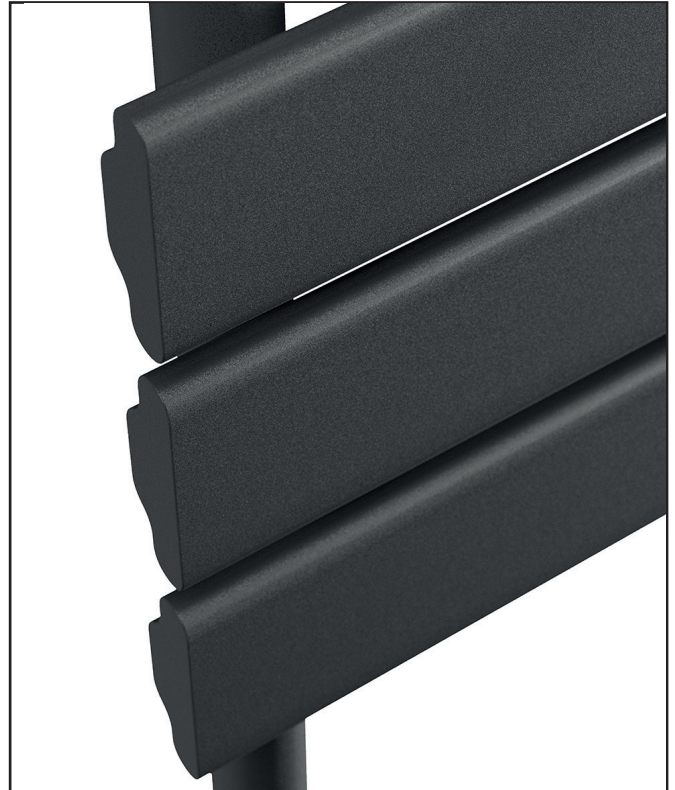

## Life Towel Radiator – 400 X 650

Product Code: LI-65-40-B

**SCUDO**  
BEAUTIFUL BATHROOMS

0330 124 7290

sales@scudo.co.uk - www.scudo.co.uk

Scudo is the trading name of Harrison Bathrooms Ltd. Whilst we endeavour to ensure that the product information is accurate we accept no liability for any information given. All images are for illustration purposes only. Product images and specification are subject to change. Measurement are in millimetres and are nominal.

Product Name	LI-65-40-B
Product Description	Life 650 x 400 Black
<b>Product Transportation</b>	
Barcode	5060766129204
Country of origin	CN
Commodity code	7322190000
<b>Product Measurements</b>	
Product Weight (KG)	6.2
Product Width (mm)	400
Product Height (mm)	650
Product Depth (mm)	58
Product Length (mm)	0
<b>Primary Packed Measurements</b>	
Packaged Weight	7.15
Packed Length	690
Packed Width	460
Packed Height	830
<b>Packaging Weights</b>	
Card (kg)	0
Paper (g)	0
Wood (kg)	0
Plastic (kg)	0
Compliance DOP	HBDOCH037

<b>General Information</b>	
Construction Material	Low carbon Steel
Installation type	Wall
Colour / Finish	Textured Anthracite
<b>Heating Attributes</b>	
Bar Arrangement	3*3
Number of Bars	6
Radiator Diameter (Ø)	58
RAL#	9005
Bar Diameter (Ø)	60*12
BTU @ 50°C	957
Thermal Output @ 50°C (WATT's)	281
Element installation compatible	YES
Water Content Volume	
Max Projection (mm)	
Selected element must not exceed the maximum BTU / Watt out put of the product Seek advice from a competent installer	
<b>First Fix Dimensions</b>	
Pipe Centres C1 (mm)	350
Pipe Centres C2 (mm)	85