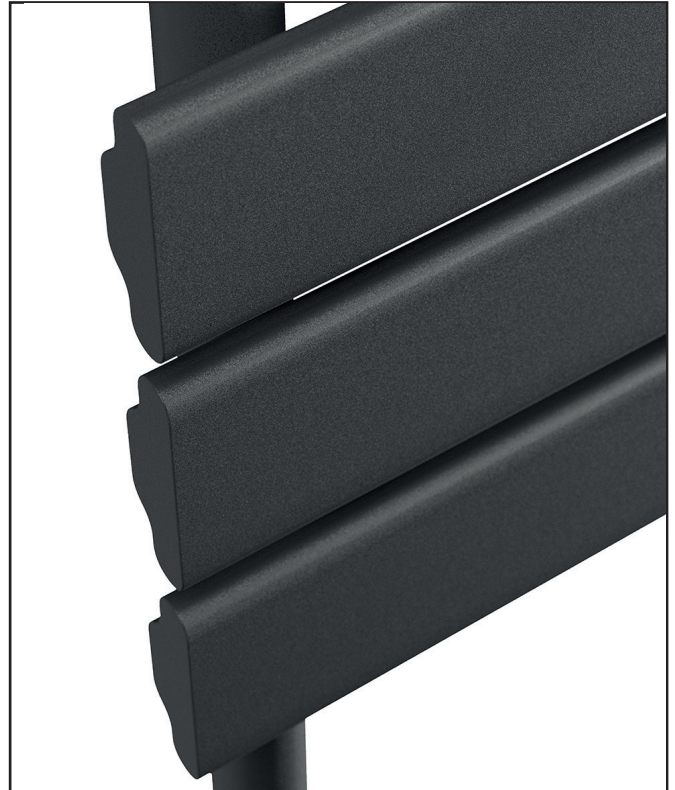

## Life Towel Radiator – 450 X 800

Product Code: LI-80-45-B

**SCUDO**  
BEAUTIFUL BATHROOMS

0330 124 7290

sales@scudo.co.uk - www.scudo.co.uk

Scudo is the trading name of Harrison Bathrooms Ltd. Whilst we endeavour to ensure that the product information is accurate we accept no liability for any information given. All images are for illustration purposes only. Product images and specification are subject to change. Measurement are in millimetres and are nominal.

Product Name	LI-80-45-B
Product Description	Life 800 x 450 Black
<b>Product Transportation</b>	
Barcode	5060766129211
Country of origin	CN
Commodity code	7322190000
<b>Product Measurements</b>	
Product Weight (KG)	8.35
Product Width (mm)	450
Product Height (mm)	800
Product Depth (mm)	58
Product Length (mm)	
<b>Primary Packed Measurements</b>	
Packaged Weight	9.55
Packed Length	840
Packed Width	460
Packed Height	830
<b>Packaging Weights</b>	
Card (kg)	
Paper (g)	
Wood (kg)	
Plastic (kg)	
Compliance DOP	HBDOCH039

<b>General Information</b>	
Construction Material	Low carbon Steel
Installation type	Wall
Colour / Finish	Textured Anthracite
<b>Heating Attributes</b>	
Bar Arrangement	3*3*2
Number of Bars	8
Radiator Diameter (Ø)	58
RAL#	9005
Bar Diameter (Ø)	60*12
BTU @ 50°C	1088
Thermal Output @ 50°C (WATT's)	320
Element installation compatible	YES
Water Content Volume	
Max Projection (mm)	
Selected element must not exceed the maximum BTU / Watt out put of the product Seek advice from a competent installer	
<b>First Fix Dimensions</b>	
Pipe Centres C1 (mm)	400
Pipe Centres C2 (mm)	85