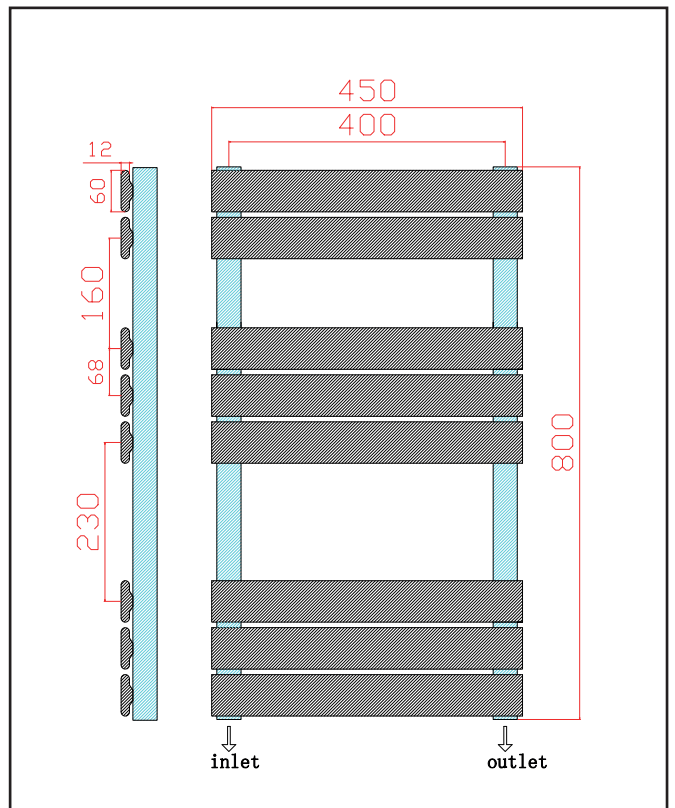

## Life Towel Radiator – 450 X 800

Product Code: LI-80-45-B

**SCUDO**  
BEAUTIFUL BATHROOMS

0330 124 7290

sales@scudo.co.uk - www.scudo.co.uk

Scudo is the trading name of Harrison Bathrooms Ltd. Whilst we endeavour to ensure that the product information is accurate we accept no liability for any information given. All images are for illustration purposes only. Product images and specification are subject to change. Measurement are in millimetres and are nominal.

Product Name	LI-80-45-B
Product Description	Life 800 x 450 Black
<b>Product Transportation</b>	
Barcode	5060766129211
Country of origin	CN
Commodity code	7322190000
<b>Product Measurements</b>	
Product Weight (KG)	8.35
Product Width (mm)	450
Product Height (mm)	800
Product Depth (mm)	58
Product Length (mm)	
<b>Primary Packed Measurements</b>	
Packaged Weight	9.55
Packed Length	840
Packed Width	460
Packed Height	830
<b>Packaging Weights</b>	
Card (kg)	
Paper (g)	
Wood (kg)	
Plastic (kg)	
Compliance DOP	HBDOCH039

<b>General Information</b>	
Construction Material	Low carbon Steel
Installation type	Wall
Colour / Finish	Textured Anthracite
<b>Heating Attributes</b>	
Bar Arrangement	3*3*2
Number of Bars	8
Radiator Diameter (Ø)	58
RAL#	9005
Bar Diameter (Ø)	60*12
BTU @ 50°C	1088
Thermal Output @ 50°C (WATT's)	320
Element installation compatible	YES
Water Content Volume	
Max Projection (mm)	
Selected element must not exceed the maximum BTU / Watt out put of the product Seek advice from a competent installer	
<b>First Fix Dimensions</b>	
Pipe Centres C1 (mm)	400
Pipe Centres C2 (mm)	85

**Dimensions**  
(measurements in mm)