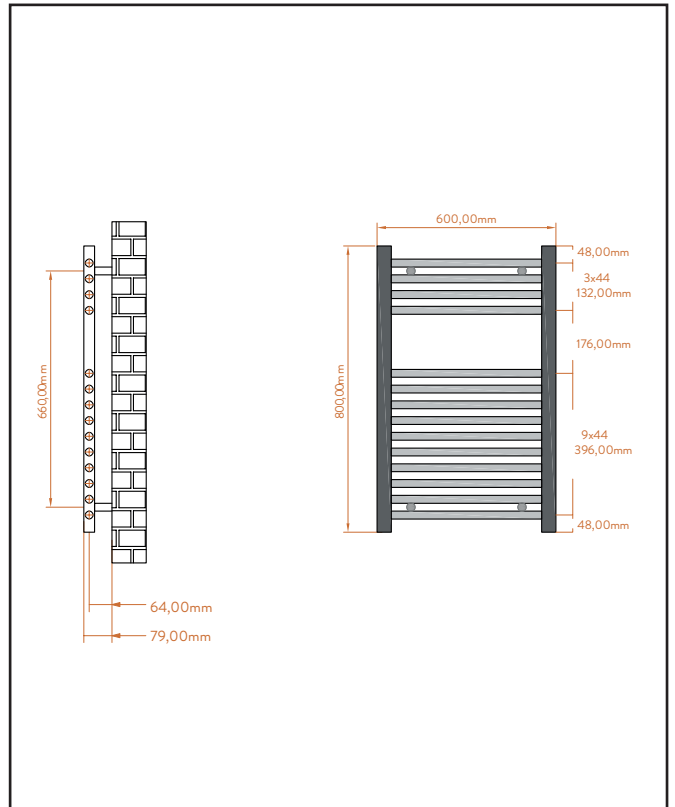

PRODUCT DATA SHEET

Strive Towel Radiator - 600 X 800

Product Code: ST-6080-B

SCUDO
BEAUTIFUL BATHROOMS

0330 124 7290

sales@scudo.co.uk - www.scudo.co.uk

Scudo is the trading name of Harrison Bathrooms Ltd. Whilst we endeavour to ensure that the product information is accurate we accept no liability for any information given. All images are for illustration purposes only. Product images and specification are subject to change. Measurement are in millimetres and are nominal.

| | |
|------------------------------------|--|
| Product Name | ST-6080-B |
| Product Description | 22mm Straight Towel Rail 600mm x 800mm - Black |
| Product Transportation | |
| Barcode | 5060964931241 |
| Country of origin | TURK |
| Commodity code | 7322190000 |
| Product Measurements | |
| Product Weight (KG) | 5.1 |
| Product Width (mm) | 600 |
| Product Height (mm) | 800 |
| Product Depth (mm) | 30 |
| Product Length (mm) | 0 |
| Primary Packed Measurements | |
| Packaged Weight | 6.1 |
| Packed Length | 830 |
| Packed Width | 460 |
| Packed Height | 830 |
| Packaging Weights | |
| Card (kg) | |
| Paper (g) | |
| Wood (kg) | |
| Plastic (kg) | |
| Compliance DOP | |

| | |
|--|----------------|
| General Information | |
| Construction Material | Steel |
| Installation type | Wall |
| Colour / Finish | Textured Black |
| Heating Attributes | |
| Bar Arrangement | 4+10 |
| Number of Bars | 14 |
| Radiator Diameter (Ø) | 30 |
| RAL# | 9005 |
| Bar Diameter (Ø) | 22 |
| BTU @ 50°C | 1394 |
| Thermal Output @ 50°C (WATT's) | 409 |
| Element installation compatible | YES |
| Water Content Volume | 3.85 |
| Max Projection (mm) | 90 |
| Selected element must not exceed the maximum BTU / Watt output of the product. Seek advice from a competent installer. | |
| First Fix Dimensions | |
| Pipe Centres C1 (mm) | 555 |
| Pipe Centres C2 (mm) | 75-90 |

Dimensions
(measurements in mm)