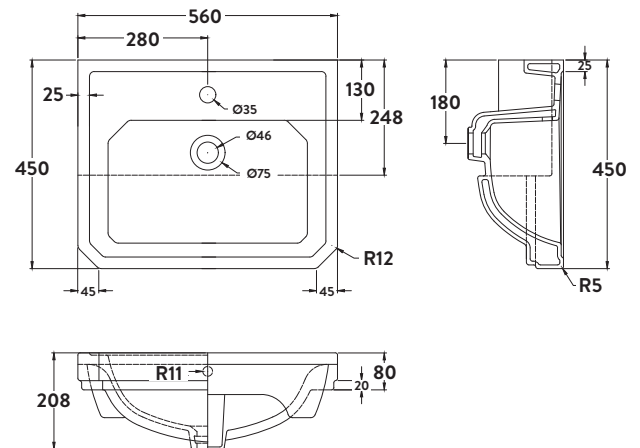

PRODUCT DATA SHEET

Traditional Semi-Recessed Basin

Product Code: TRAD-BASIN

SCUDO
BEAUTIFUL BATHROOMS

0330 124 7290

sales@scudo.co.uk - www.scudo.co.uk

Scudo is the trading name of Harrison Bathrooms Ltd. Whilst we endeavour to ensure that the product information is accurate we accept no liability for any information given. All images are for illustration purposes only. Product images and specification are subject to change. Measurement are in millimetres and are nominal.

Product Name	TRAD-BASIN
Product Description	White Basin Square With Rounded Edges
Product Transportation	
Barcode	5060766121895
Country of origin	#N/A!
Commodity code	#N/A!
Product Measurements	
Product Weight (KG)	14.7
Product Width (mm)	560
Product Height (mm)	450
Product Depth (mm)	208
Product Length (mm)	0
Primary Packed Measurements	
Packaged Weight	15.5
Packed Length	470
Packed Width	580
Packed Height	230
Packaging Weights	
Card (kg)	0.84
Paper (kg)	0
Wood (kg)	0
Plastic (kg)	0.025
Compliance DOP	0

General Information	
Construction Material	Ceramic
Installation type	Top Fix
Colour / Finish	White
Basin Attributes	
Basin Type	Semi-recessed basin with overflow
Number of Tap Holes	1
Compatible Tap codes	N/A
Overflow	Yes
Recommended waste type	N/A
Compatible Waste Part Code	N/A
Inner Bowl Width (mm)	560
Inner Bowl Length (mm)	450
Inner Bowl Depth (mm)	208