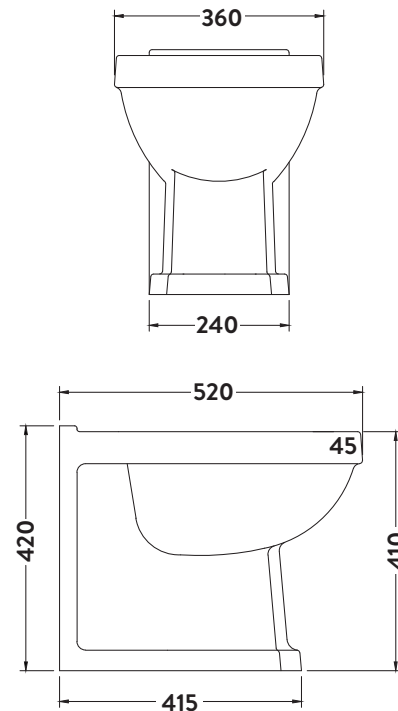

## Traditional Back to Wall Pan

Product Code: TRAD-BTW-PAN

**SCUDO**  
BEAUTIFUL BATHROOMS

0330 124 7290

sales@scudo.co.uk - www.scudo.co.uk

Scudo is the trading name of Harrison Bathrooms Ltd. Whilst we endeavour to ensure that the product information is accurate we accept no liability for any information given. All images are for illustration purposes only. Product images and specification are subject to change. Measurement are in millimetres and are nominal.

Product Name	TRAD-BTW-PAN
Product Description	Floor Mounted Back to Wall Pan White
<b>Product Transportation</b>	
Barcode	5060766121901
Contry of origin	#N/A!
Comodity code	#N/A!
<b>Product Measurements</b>	
Product Weight (KG)	20.2
Product Width (mm)	350
Product Height (mm)	400
Product Depth (mm)	510
Product Length (mm)	0
<b>Primary Packed Measurements</b>	
Packaged Weight	21.15
Packed Length	520
Packed Width	425
Packed Height	410
<b>Packaging Weights</b>	
Card (kg)	0.954
Paper (kg)	0
Wood (kg)	0
Plastic (kg)	0
Compliance DOP	0

<b>General Information</b>	
Construction Material	Ceramic
Installation type	Floor Mounted
Colour / Finish	White
<b>WC Pan Specification</b>	
Projection (mm)	520
Toilet Pan Height (mm)	420
Pan Fixing Kit Included	No
Seat Included	No
Shape	Round
Type	Back To Wall
<b>Waste Connection Specification</b>	
Floor to centre of soil pipe (mm)	180
Wall to start of soil pipe (mm)	25