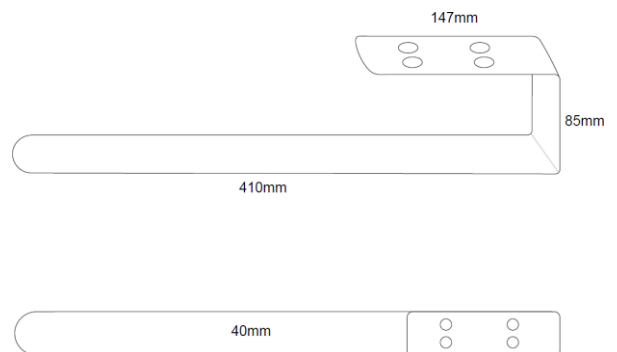

## Apex Towel Rail Holder

Product Code: APEX-RACK-WHITE

**SCUDO**  
BEAUTIFUL BATHROOMS

0330 124 7290

sales@scudo.co.uk - www.scudo.co.uk

Scudo is the trading name of Harrison Bathrooms Ltd. Whilst we endeavour to ensure that the product information is accurate we accept no liability for any information given. All images are for illustration purposes only. Product images and specification are subject to change. Measurement are in millimetres and are nominal.

Product Name	APEX-RACK-WHITE
Product Description	Apex Towel Rail Holder
Product Transportation	
Barcode	5060964930008
Country of origin	CH
Commodity code	7322190000
Product Measurements	
Product Weight (KG)	0.8KG
Product Length (mm)	410mm
Product Height (mm)	40mm
Product Depth (mm)	85MM
Construction Material	Steel
Primary Packed Measurements	
Packaged Weight	1kg
Packed Length	50MM
Packed Width	110MM
Packed Height	422MM

### Dimensions (measurements in mm)