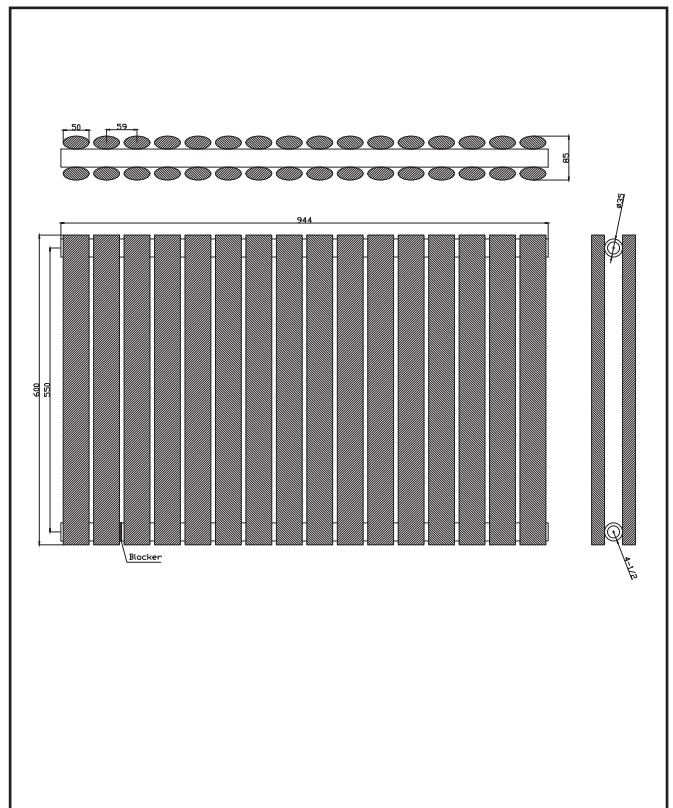

PRODUCT DATA SHEET

Apex Double Designer Radiator – 600 X 944

Product Code: APEX60-94D-A

SCUDO
BEAUTIFUL BATHROOMS

0330 124 7290

sales@scudo.co.uk - www.scudo.co.uk

Scudo is the trading name of Harrison Bathrooms Ltd. Whilst we endeavour to ensure that the product information is accurate we accept no liability for any information given. All images are for illustration purposes only. Product images and specification are subject to change. Measurement are in millimetres and are nominal.

Product Name	APEX60-94D-A
Product Description	Apex Designer Radiator Double 600mm x 944mm White
Product Transportation	
Barcode	5060766128795
Country of origin	CN
Commodity code	7322190000
Product Measurements	
Product Weight (KG)	27.75
Product Width (mm)	944
Product Height (mm)	600
Product Depth (mm)	85
Product Length (mm)	0
Primary Packed Measurements	
Packaged Weight	29.55
Packed Length	640
Packed Width	460
Packed Height	830
Packaging Weights	
Card (kg)	
Paper (g)	
Wood (kg)	
Plastic (kg)	
Compliance DOP	HBDOCH015

General Information	
Construction Material	Low carbon Steel
Installation type	Wall
Colour / Finish	Textured Anthracite
Heating Attributes	
Bar Arrangement	16*2
Number of Bars	32
Radiator Diameter (Ø)	85
RAL#	9016
Bar Diameter (Ø)	50*25mm
BTU @ 50°C	4642
Thermal Output @ 50°C (WATT's)	1360
Element installation compatible	No
Water Content Volume	0
Max Projection (mm)	93
Selected element must not exceed the maximum BTU / Watt output of the product. Seek advice from a competent installer.	
First Fix Dimensions	
Pipe Centres C1 (mm)	944+RV
Pipe Centres C2 (mm)	51+/-3