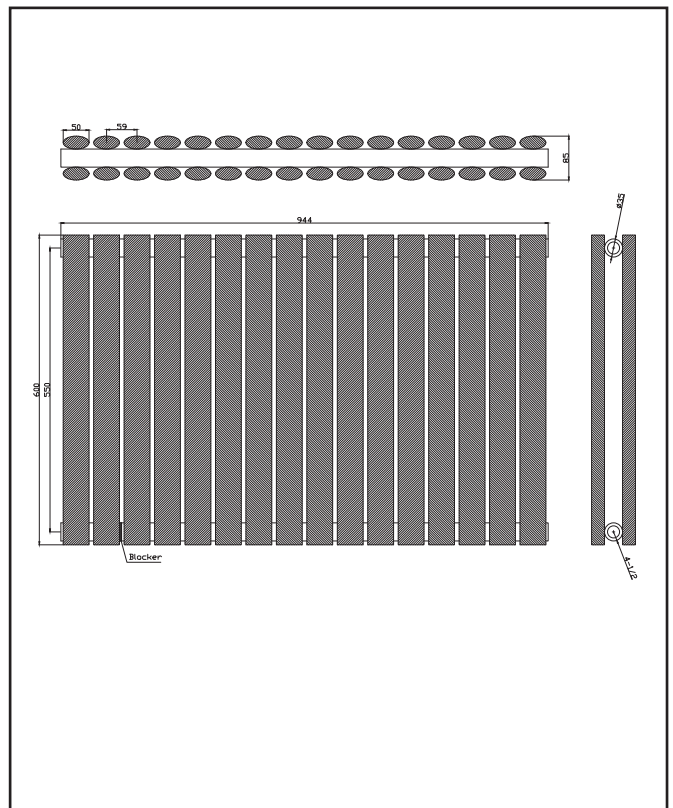

## Apex Double Designer Radiator – 600 X 944

Product Code: APEX60-94D-W

**SCUDO**  
BEAUTIFUL BATHROOMS

0330 124 7290

sales@scudo.co.uk - www.scudo.co.uk

Scudo is the trading name of Harrison Bathrooms Ltd. Whilst we endeavour to ensure that the product information is accurate we accept no liability for any information given. All images are for illustration purposes only. Product images and specification are subject to change. Measurement are in millimetres and are nominal.

Product Name	APEX60-94D-W
Product Description	Apex Designer Radiator Double 600mm x 944mm White
<b>Product Transportation</b>	
Barcode	5060766128771
Country of origin	CN
Commodity code	7322190000
<b>Product Measurements</b>	
Product Weight (KG)	27.75
Product Width (mm)	944
Product Height (mm)	600
Product Depth (mm)	85
Product Length (mm)	0
<b>Primary Packed Measurements</b>	
Packaged Weight	29.55
Packed Length	640
Packed Width	460
Packed Height	830
<b>Packaging Weights</b>	
Card (kg)	
Paper (g)	
Wood (kg)	
Plastic (kg)	
Compliance DOP	HBDOCH015

<b>General Information</b>	
Construction Material	Low carbon Steel
Installation type	Wall
Colour / Finish	Textured White
<b>Heating Attributes</b>	
Bar Arrangement	16*2
Number of Bars	32
Radiator Diameter (Ø)	85
RAL#	9016
Bar Diameter (Ø)	50*25mm
BTU @ 50°C	4642
Thermal Output @ 50°C (WATT's)	1360
Element installation compatible	No
Water Content Volume	0
Max Projection (mm)	93
Selected element must not exceed the maximum BTU / Watt output of the product. Seek advice from a competent installer.	
<b>First Fix Dimensions</b>	
Pipe Centres C1 (mm)	944+rv
Pipe Centres C2 (mm)	51+/-3

### Dimensions (measurements in mm)