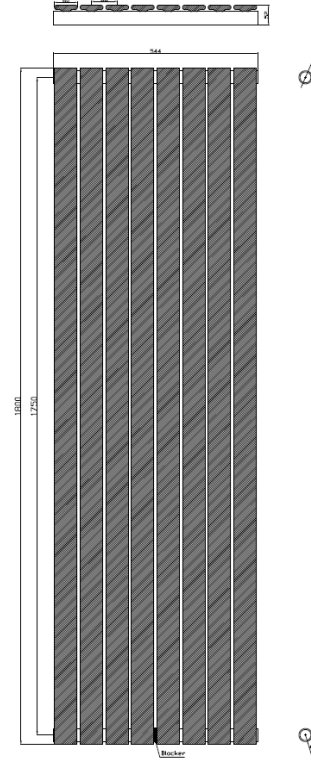

PRODUCT DATA SHEET

Bravo Vertical Single White

Product Code: BRAV1800-54S-W

SCUDO
BEAUTIFUL BATHROOMS

0330 124 7290

sales@scudo.co.uk www.scudo.co.uk

Scudo is the trading name of Harrison Bathrooms Ltd. Whilst we endeavor to ensure that the product information is accurate, we accept no liability for any information given. All images are for illustration purposes only. Product images and specification are subject to change. Measurements are in millimeters and are nominal.

Product Name	BRAV1800-54S-W
Product Description	Bravo Designer Radiator - 1800 X 544 - White
Product Transportation	
Barcode	5060766128931
Country of origin	China
Commodity code	7322190000
Product Measurements	
Product Weight (KG)	22.85
Product Width (mm)	544
Product Height (mm)	1800
Product Depth (mm)	52
Primary Packed Measurements	
Packaged Weight	25.6
Packed Length	110
Packed Width	585
Packed Height	1840

General Information	
Construction Material	Mild Steel
Installation type	Wall Mounted
Colour / Finish	Textured White
Heating Attributes	
Bar Arrangement	8
Number of Bars	8
Radiator Diameter (Ø)	52
RAL Finish	9016
Bar Diameter (Ø)	60*12*R6
BTU @ 50°C	2949
Watt's @ 50 BTU	864
BTU @ 30°C	1533
Watt's @ 30 BTU	449
Element installation compatible	NO
Water Content Volume	N/A
Max Projection (mm)	85 +/-3
Selected element must not exceed the maximum BTU / Watt output of the product Seek advice from a competent installer	
First Fix Dimensions	
Pipe Centers C1 (mm)	624
Pipe Centers C2 (mm)	51 +/-3