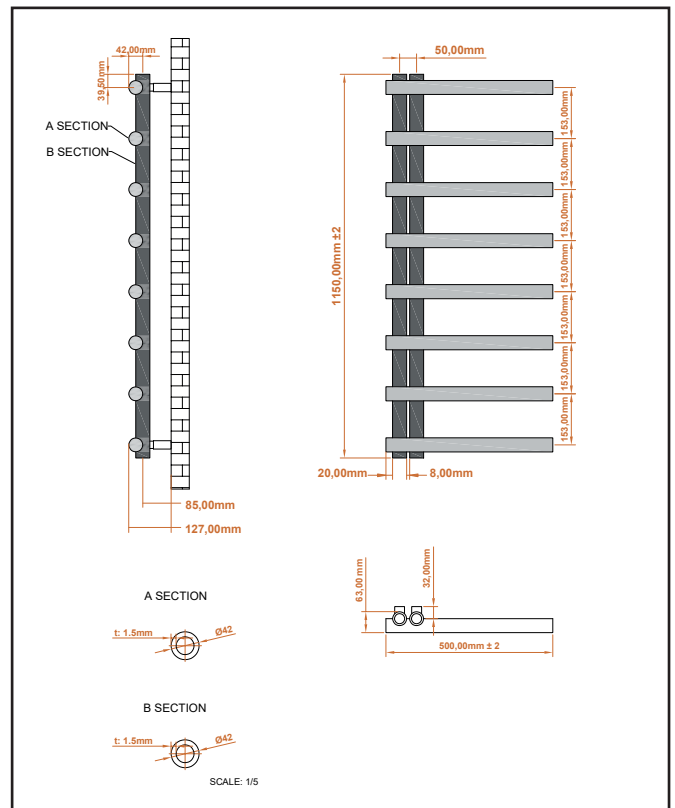

|                                    |                         |
|------------------------------------|-------------------------|
| Product Name                       | CARL1150-500-C          |
| Product Description                | Carlo 1150 x 500 Chrome |
| <b>Product Transportation</b>      |                         |
| Barcode                            | 5060964930602           |
| Country of origin                  | TURK                    |
| Commodity code                     | 7322190000              |
| <b>Product Measurements</b>        |                         |
| Product Weight (KG)                | 0                       |
| Product Width (mm)                 | 500                     |
| Product Height (mm)                | 1150                    |
| Product Depth (mm)                 | 61                      |
| Product Length (mm)                | 0                       |
| <b>Primary Packed Measurements</b> |                         |
| Packaged Weight                    | 10.8                    |
| Packed Length                      | 1170                    |
| Packed Width                       | 460                     |
| Packed Height                      | 830                     |
| <b>Packaging Weights</b>           |                         |
| Card (kg)                          |                         |
| Paper (g)                          |                         |
| Wood (kg)                          |                         |
| Plastic (kg)                       |                         |
| Compliance DOP                     | HBDOCH114               |

**Dimensions**  
(measurements in mm)