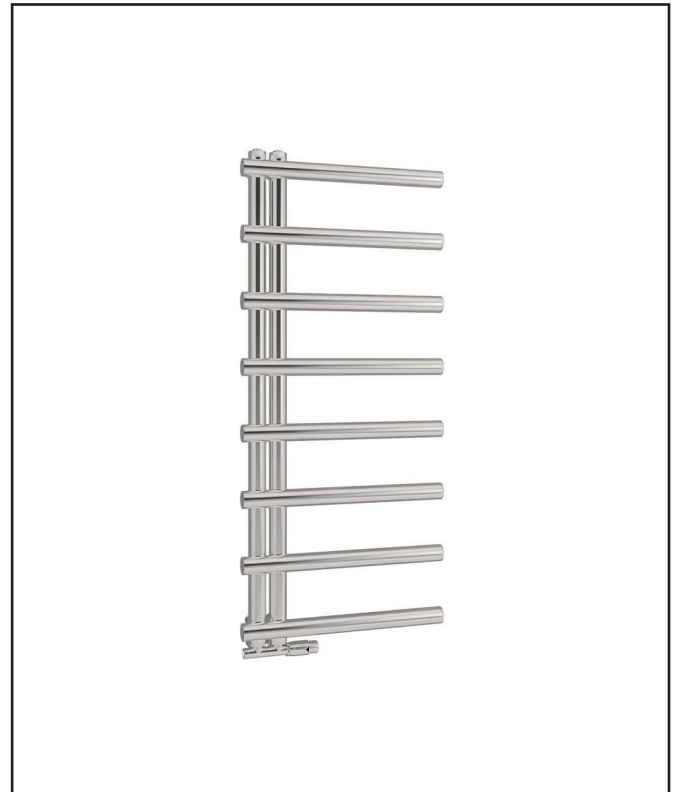

0330 124 7290

sales@scudo.co.uk - www.scudo.co.uk

Scudo is the trading name of Harrison Bathrooms Ltd. Whilst we endeavour to ensure that the product information is accurate we accept no liability for any information given. All images are for illustration purposes only. Product images and specification are subject to change. Measurement are in millimetres and are nominal.

Product Name	CARL1150-500-C
Product Description	Carlo 1150 x 500 Chrome
Product Transportation	
Barcode	5060964930602
Country of origin	TURK
Commodity code	7322190000
Product Measurements	
Product Weight (KG)	0
Product Width (mm)	500
Product Height (mm)	1150
Product Depth (mm)	61
Product Length (mm)	0
Primary Packed Measurements	
Packaged Weight	10.8
Packed Length	1170
Packed Width	460
Packed Height	830
Packaging Weights	
Card (kg)	
Paper (g)	
Wood (kg)	
Plastic (kg)	
Compliance DOP	HBDOCH114

General Information	
Construction Material	Steel
Installation type	Wall
Colour / Finish	Chrome
Heating Attributes	
Bar Arrangement	N/a
Number of Bars	8
Radiator Diameter (Ø)	61
RAL#	Chrome
Bar Diameter (Ø)	42
BTU @ 50°C	969
Thermal Output @ 50°C (WATT's)	284
Element installation compatible	No
Water Content Volume	7.5
Max Projection (mm)	127
Selected element must not exceed the maximum BTU / Watt output of the product. Seek advice from a competent installer.	
First Fix Dimensions	
Pipe Centres C1 (mm)	50
Pipe Centres C2 (mm)	85

Dimensions
(measurements in mm)