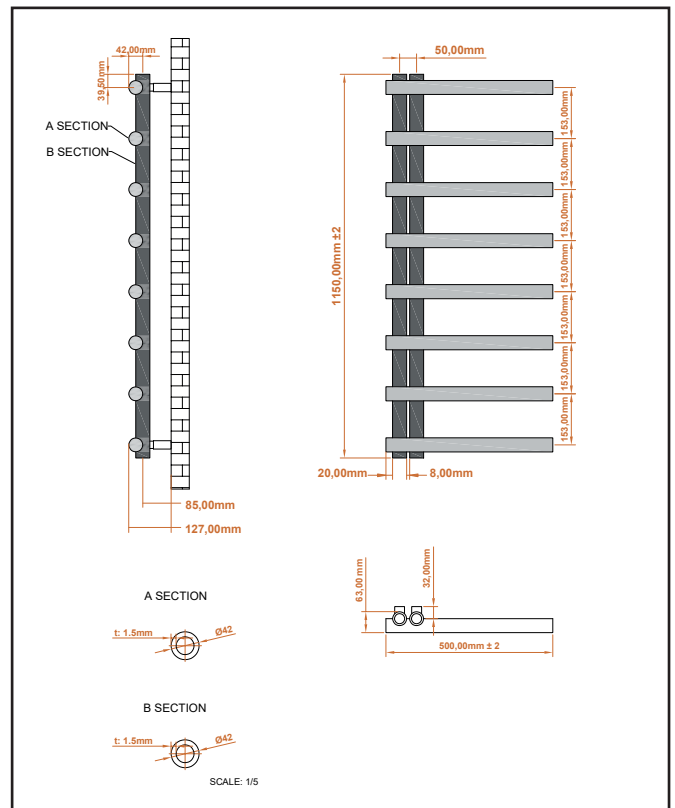

PRODUCT DATA SHEET

Carlo Towel Radiator - 500 X 1150

Product Code: CARL1150-500-W

SCUDO
BEAUTIFUL BATHROOMS

0330 124 7290

sales@scudo.co.uk - www.scudo.co.uk

Scudo is the trading name of Harrison Bathrooms Ltd. Whilst we endeavour to ensure that the product information is accurate we accept no liability for any information given. All images are for illustration purposes only. Product images and specification are subject to change. Measurement are in millimetres and are nominal.

Product Name	CARL1150-500-W
Product Description	Carlo 1150 x 500 White
Product Transportation	
Barcode	5060964930633
Country of origin	TURK
Commodity code	7322190000
Product Measurements	
Product Weight (KG)	0
Product Width (mm)	500
Product Height (mm)	1150
Product Depth (mm)	61
Product Length (mm)	0
Primary Packed Measurements	
Packaged Weight	10.8
Packed Length	1170
Packed Width	460
Packed Height	830
Packaging Weights	
Card (kg)	
Paper (g)	
Wood (kg)	
Plastic (kg)	
Compliance DOP	HBDOCH113

General Information	
Construction Material	Steel
Installation type	Wall
Colour / Finish	Textured White
Heating Attributes	
Bar Arrangement	N/a
Number of Bars	8
Radiator Diameter (Ø)	61
RAL#	9016
Bar Diameter (Ø)	42
BTU @ 50°C	1426
Thermal Output @ 50°C (WATT's)	418
Element installation compatible	No
Water Content Volume	7.5
Max Projection (mm)	127
Selected element must not exceed the maximum BTU / Watt output of the product. Seek advice from a competent installer.	
First Fix Dimensions	
Pipe Centres C1 (mm)	50
Pipe Centres C2 (mm)	85

Dimensions
(measurements in mm)