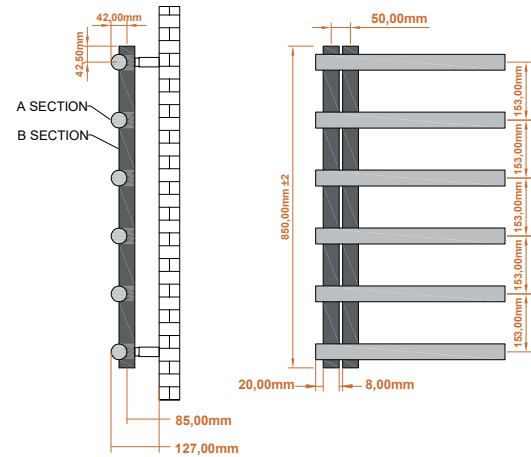

PRODUCT DATA SHEET

Carlo Towel Radiator - 500 X 850

Product Code: CARL850-500-A

SCUDO
BEAUTIFUL BATHROOMS

0330 124 7290

sales@scudo.co.uk - www.scudo.co.uk

Scudo is the trading name of Harrison Bathrooms Ltd. Whilst we endeavour to ensure that the product information is accurate we accept no liability for any information given. All images are for illustration purposes only. Product images and specification are subject to change. Measurement are in millimetres and are nominal.

Product Name	CARL850-500-A
Product Description	Carlo 850 x 500 Anthracite
Product Transportation	
Barcode	5060964930657
Country of origin	TURK
Commodity code	7322190000
Product Measurements	
Product Weight (KG)	0
Product Width (mm)	500
Product Height (mm)	850
Product Depth (mm)	61
Product Length (mm)	
Primary Packed Measurements	
Packaged Weight	8.5
Packed Length	870
Packed Width	460
Packed Height	830
Packaging Weights	
Card (kg)	
Paper (g)	
Wood (kg)	
Plastic (kg)	
Compliance DOP	HBDOCH119

General Information	
Construction Material	Steel
Installation type	Wall
Colour / Finish	Textured Carbon Anthracite
Heating Attributes	
Bar Arrangement	
Number of Bars	6
Radiator Diameter (Ø)	61
RAL#	7946
Bar Diameter (Ø)	42
BTU @ 50°C	1064
Thermal Output @ 50°C (WATT's)	312
Element installation compatible	No
Water Content Volume	5.6
Max Projection (mm)	127
Selected element must not exceed the maximum BTU / Watt output of the product. Seek advice from a competent installer.	
First Fix Dimensions	
Pipe Centres C1 (mm)	50
Pipe Centres C2 (mm)	85

Dimensions
(measurements in mm)