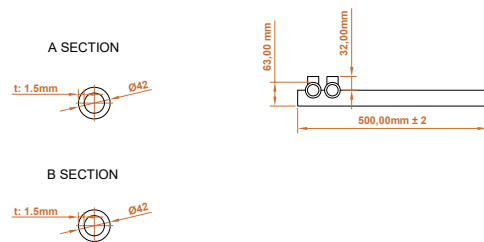

PRODUCT DATA SHEET

Carlo Towel Radiator - 500 X 850

Product Code: CARL850-500-A

SCUDO
BEAUTIFUL BATHROOMS

0330 124 7290

sales@scudo.co.uk - www.scudo.co.uk

Scudo is the trading name of Harrison Bathrooms Ltd. Whilst we endeavour to ensure that the product information is accurate we accept no liability for any information given. All images are for illustration purposes only. Product images and specification are subject to change. Measurement are in millimetres and are nominal.

Product Name	CARL850-500-A
Product Description	Carlo 850 x 500 Anthracite
Product Transportation	
Barcode	5060964930657
Country of origin	TURK
Commodity code	7322190000
Product Measurements	
Product Weight (KG)	0
Product Width (mm)	500
Product Height (mm)	850
Product Depth (mm)	61
Product Length (mm)	
Primary Packed Measurements	
Packaged Weight	8.5
Packed Length	870
Packed Width	460
Packed Height	830
Packaging Weights	
Card (kg)	
Paper (g)	
Wood (kg)	
Plastic (kg)	
Compliance DOP	HBDOCH119

General Information	
Construction Material	Steel
Installation type	Wall
Colour / Finish	Textured Carbon Anthracite
Heating Attributes	
Bar Arrangement	
Number of Bars	6
Radiator Diameter (Ø)	61
RAL#	7946
Bar Diameter (Ø)	42
BTU @ 50°C	1064
Thermal Output @ 50°C (WATT's)	312
Element installation compatible	No
Water Content Volume	5.6
Max Projection (mm)	127
Selected element must not exceed the maximum BTU / Watt output of the product. Seek advice from a competent installer.	
First Fix Dimensions	
Pipe Centres C1 (mm)	50
Pipe Centres C2 (mm)	85

Dimensions
(measurements in mm)